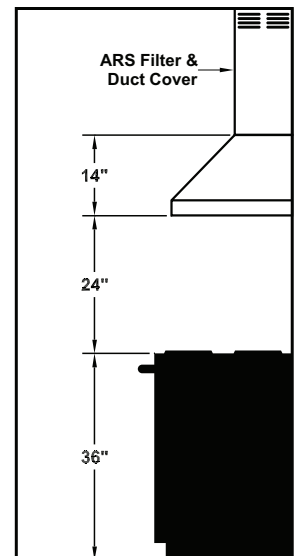

**Connection Diagram**

**(Top View)**

**(Front View)**

**Recommended Mounting Height**

\*Recommended mounting height is for optimum performance.

**Electrical Specifications For Blower Unit**

Model	Volts	Amps	Hz
K250 ARS	115	3.5	60