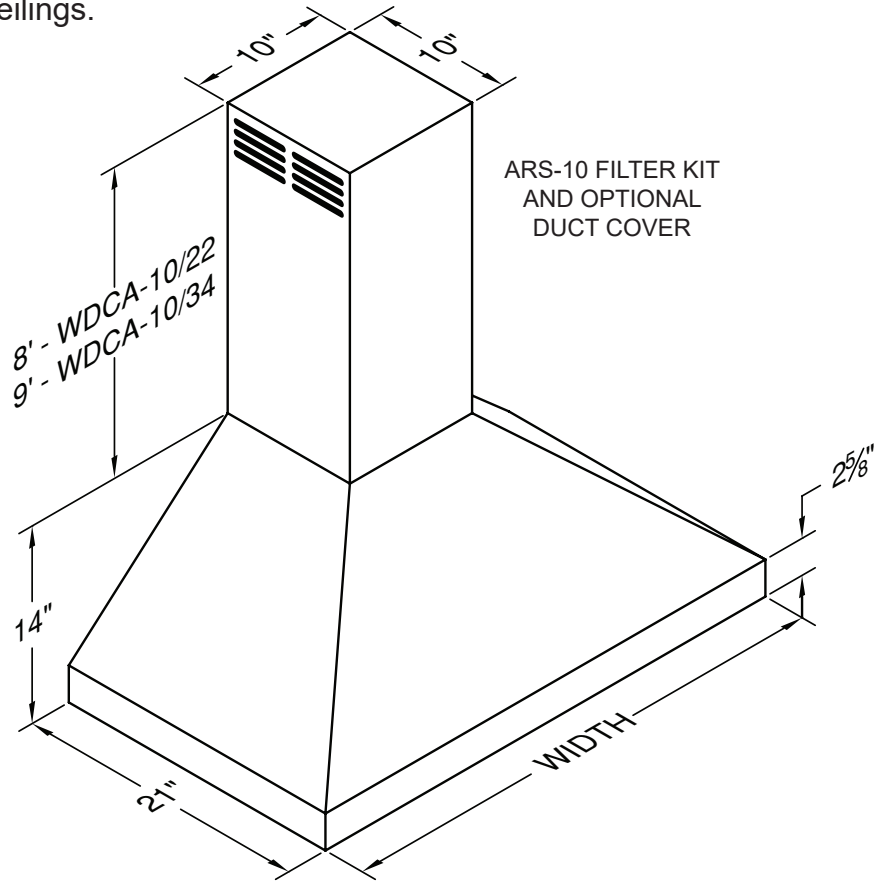

# VentAhood® ARS/DUCT-FREE EUROSTYLE WALL MOUNT HOOD

**PDAH14-K** Equipped with LED GU10 lighting. Available in 30", 36", 42", and 48" widths. Not available with heat lamps. Available in Biscuit, Black, Gunsmoke Gray, White, Stainless Steel, or overlay finishes. Shown with ARS-10 kit and duct cover (sold separately). Optional duct covers available in standard sizes for 8' and 9' ceilings.

**Connection Diagram**

**(Top View)**

**(Front View)**

**Recommended Mounting Height**

\*Recommended mounting height is for optimum performance.

**Electrical Specifications For Blower Unit**

Model	Volts	Amps	Hz
K250 ARS	115	3.5	60