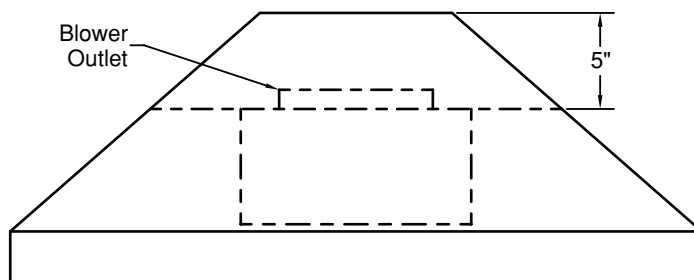

# VentAhood® ARS/DUCT-FREE EUROSTYLE WALL MOUNT HOOD

**PDAH14-K** Equipped with LED GU10 lighting. Available in 30", 36", 42", and 48" widths. Not available with heat lamps. Available in Biscuit, Black, Gunsmoke Gray, White, Stainless Steel, or overlay finishes. Shown with ARS-10 kit and duct cover (sold separately). Optional duct covers available in standard sizes for 8' and 9' ceilings.

**Connection Diagram**

**(Top View)**

**(Front View)**

**Recommended Mounting Height**

\*Recommended mounting height is for optimum performance.

**Electrical Specifications For Blower Unit**

Model	Volts	Amps	Hz
K250 ARS	115	3.5	60