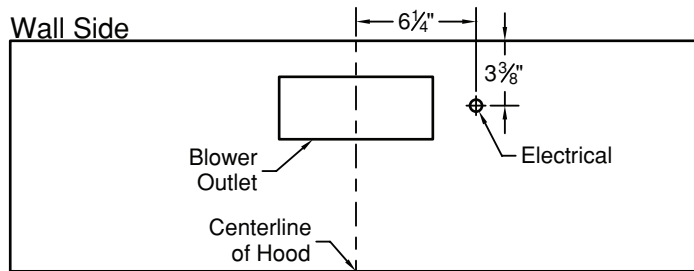

Connection Diagram

(Top View)