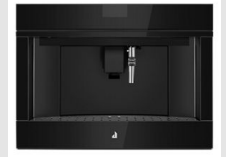

JJB6424HM

Dimensions

Depth: 18-15/16 in

Height: 17-7/8 in

Width: 23-7/16 in

Design Type

Design Expression: NOIR™

Technical Specifications