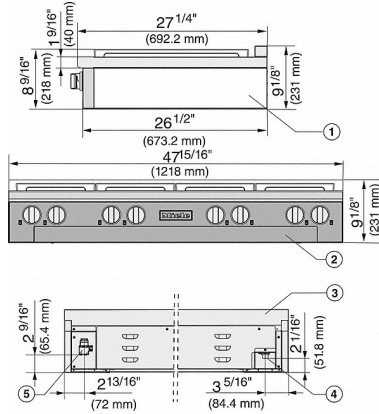

KMR 1356-1 G

RangeTop

with 6 burners and griddle for versatility and performance

Technical data	
Dimensions in in. (width)	48 (1,219)
Dimensions (height) in in.(mm)	7 5/8 (191)
Dimensions (depth) in in. (mm) with bullnose	27 1/4 (692)
Dimensions (depth) in in. (mm) without bullnose	25 5/8 (650)
Weight in lbs. (kg)	171 (78)
Total connected load in kW	34.0
Voltage in V	120
Fuse rating in A	10
Number of phases	1
Power cord length in m	3 (1.2)

KMR 1356-1 G

RangeTop
with 6 burners and griddle for versatility and performance

KMR 1354 G/LP, KMR 1355 G/LP, KMR 1356 G/LP
(installation drawings)

- 1) Side view
- 2) Front view
- 3) Rear view
- 4) Gas connection
- 5) Electrical connection