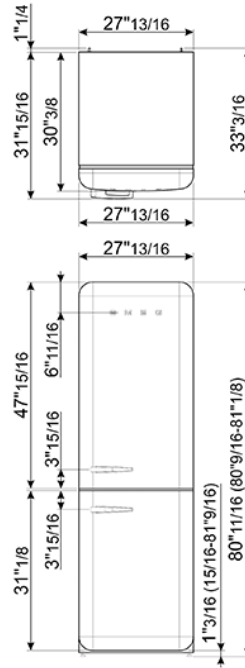

18 cu. ft. retro-style fridge, Cream, Left-hand hinge  
 EAN13: 8017709291433

• **REFRIGERATOR** • Multi-flow cooling system • Inverter compressor • Fresh food capacity: 12.5 cu. ft. • Double-sided LED lighting • Life plus zone 28 - 37°F with electronic control • Double-zone electronic temperature control • 3 adjustable glass shelves, 1 crisper drawer with glass cover • Chromed profiles for drawers and door bins • Life plus zone 28 - 37°F with electronic control • Door-open alarm • **FREEZER** • 3 drawers • Frozen food capacity: 5.5 cu. ft. • Manual ice maker • **No-frost** technology • **DOOR** • 4 door bins (3 adjustable) • 1 bottle storage bin • **TECHNICAL FEATURES** • Energy consumption: 321 kWh/year • Voltage: 120 V • Frequency: 50/60 Hz • Noise level: 42 dB(A) • Dimensions (HxWxD): 80 11/16" x 27 13/16" x 30 3/8" (handle included) • Dimensions with door open at 90° (HxWxD): 80 11/16" x 34 7/16" x 52 3/4" • Net weight: 247 lbs

## Functions

## Versions

- FAB38URCR - Cream, Right-hand hinge