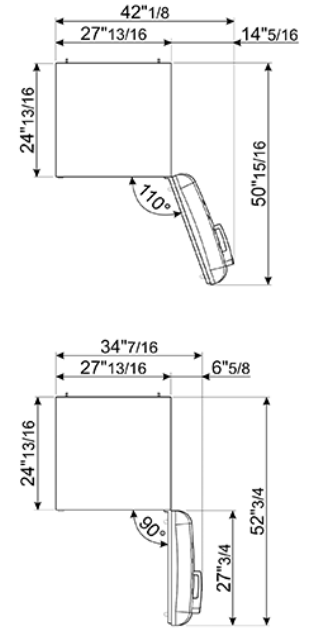

18 cu. ft. retro-style fridge, Cream, Left-hand hinge  
 EAN13: 8017709291433

• **REFRIGERATOR** • Multi-flow cooling system • Inverter compressor • Fresh food capacity: 12.5 cu. ft. • Double-sided LED lighting • Life plus zone 28 - 37°F with electronic control • Double-zone electronic temperature control • 3 adjustable glass shelves, 1 crisper drawer with glass cover • Chromed profiles for drawers and door bins • Life plus zone 28 - 37°F with electronic control • Door-open alarm • **FREEZER** • 3 drawers • Frozen food capacity: 5.5 cu. ft. • Manual ice maker • **No-frost** technology • **DOOR** • 4 door bins (3 adjustable) • 1 bottle storage bin • **TECHNICAL FEATURES** • Energy consumption: 321 kWh/year • Voltage: 120 V • Frequency: 50/60 Hz • Noise level: 42 dB(A) • Dimensions (HxWxD): 80 11/16" x 27 13/16" x 30 3/8" (handle included) • Dimensions with door open at 90° (HxWxD): 80 11/16" x 34 7/16" x 52 3/4" • Net weight: 247 lbs

## Versions

- FAB38URCR - Cream, Right-hand hinge