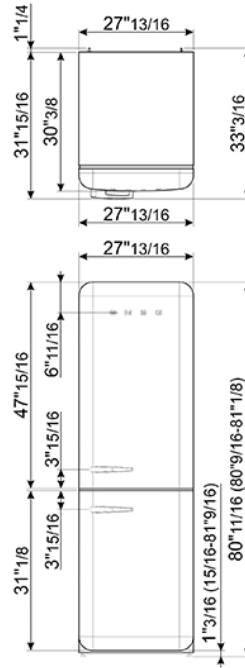

18 cu. ft. retro-style fridge, Cream, Right-hand hinge  
 EAN13: 8017709291426

• **REFRIGERATOR** • Multi-flow cooling system • Inverter compressor • Fresh food capacity: 12.5 cu. ft. • Double-sided LED lighting • Life plus zone 28 - 37°F with electronic control • Double-zone electronic temperature control • 3 adjustable glass shelves, 1 crisper drawer with glass cover • Chromed profiles for drawers and door bins • Life plus zone 28 - 37°F with electronic control • Door-open alarm • **FREEZER** • 3 drawers • Frozen food capacity: 5.5 cu. ft. • Manual ice maker • **No-frost** technology • **DOOR** • 4 door bins (3 adjustable) • 1 bottle storage bin • **TECHNICAL FEATURES** • Energy consumption: 321 kWh/year • Voltage: 120 V • Frequency: 50/60 Hz • Noise level: 42 dB(A) • Dimensions (HxWxD): 80 11/16" x 27 13/16" x 30 3/8" (handle included) • Dimensions with door open at 90° (HxWxD): 80 11/16" x 34 7/16" x 52 3/4" • Net weight: 247 lbs

## Functions

## Versions

- FAB38ULCR - Cream, Left-hand hinge