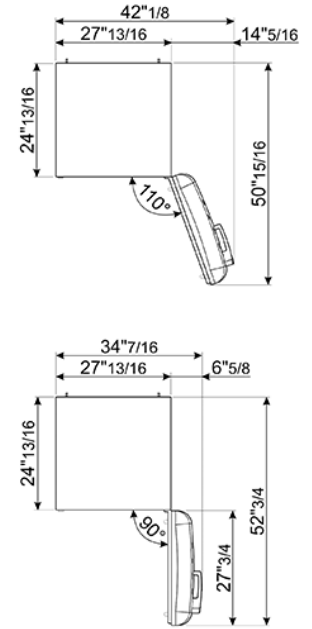

18 cu. ft. retro-style fridge, Cream, Right-hand hinge  
 EAN13: 8017709291426

• **REFRIGERATOR** • Multi-flow cooling system • Inverter compressor • Fresh food capacity: 12.5 cu. ft. • Double-sided LED lighting • Life plus zone 28 - 37°F with electronic control • Double-zone electronic temperature control • 3 adjustable glass shelves, 1 crisper drawer with glass cover • Chromed profiles for drawers and door bins • Life plus zone 28 - 37°F with electronic control • Door-open alarm • **FREEZER** • 3 drawers • Frozen food capacity: 5.5 cu. ft. • Manual ice maker • **No-frost** technology • **DOOR** • 4 door bins (3 adjustable) • 1 bottle storage bin • **TECHNICAL FEATURES** • Energy consumption: 321 kWh/year • Voltage: 120 V • Frequency: 50/60 Hz • Noise level: 42 dB(A) • Dimensions (HxWxD): 80 11/16" x 27 13/16" x 30 3/8" (handle included) • Dimensions with door open at 90° (HxWxD): 80 11/16" x 34 7/16" x 52 3/4" • Net weight: 247 lbs

## Versions

- FAB38ULCR - Cream, Left-hand hinge