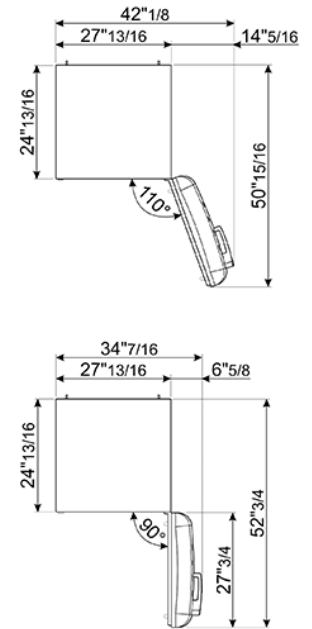

18 cu. ft. retro-style fridge, White, Left-hand hinge
 EAN13: 8017709291457

• **REFRIGERATOR** • Multi-flow cooling system • Inverter compressor • Fresh food capacity: 12.5 cu. ft. • Double-sided LED lighting • Life plus zone 28 - 37°F with electronic control • Double-zone electronic temperature control • 3 adjustable glass shelves, 1 crisper drawer with glass cover • Chromed profiles for drawers and door bins • Life plus zone 28 - 37°F with electronic control • Door-open alarm • **FREEZER** • 3 drawers • Frozen food capacity: 5.5 cu. ft. • Manual ice maker • **No-frost** technology • **DOOR** • 4 door bins (3 adjustable) • 1 bottle storage bin • **TECHNICAL FEATURES** • Energy consumption: 321 kWh/year • Voltage: 120 V • Frequency: 50/60 Hz • Noise level: 42 dB(A) • Dimensions (HxWxD): 80 11/16" x 27 13/16" x 30 3/8" (handle included) • Dimensions with door open at 90° (HxWxD): 80 11/16" x 34 7/16" x 52 3/4" • Net weight: 247 lbs

Functions

Versions

- FAB38URWH - White, Right-hand hinge