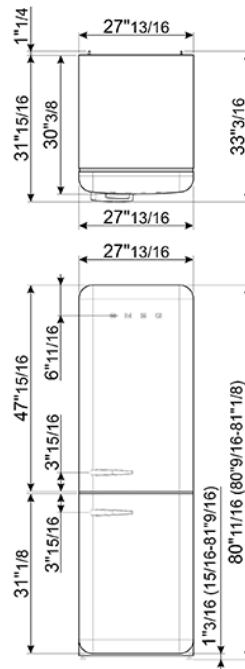

18 cu. ft. retro-style fridge, White, Left-hand hinge
 EAN13: 8017709291457

• **REFRIGERATOR** • Multi-flow cooling system • Inverter compressor • Fresh food capacity: 12.5 cu. ft. • Double-sided LED lighting • Life plus zone 28 - 37°F with electronic control • Double-zone electronic temperature control • 3 adjustable glass shelves, 1 crisper drawer with glass cover • Chromed profiles for drawers and door bins • Life plus zone 28 - 37°F with electronic control • Door-open alarm • **FREEZER** • 3 drawers • Frozen food capacity: 5.5 cu. ft. • Manual ice maker • **No-frost** technology • **DOOR** • 4 door bins (3 adjustable) • 1 bottle storage bin • **TECHNICAL FEATURES** • Energy consumption: 321 kWh/year • Voltage: 120 V • Frequency: 50/60 Hz • Noise level: 42 dB(A) • Dimensions (HxWxD): 80 11/16" x 27 13/16" x 30 3/8" (handle included) • Dimensions with door open at 90° (HxWxD): 80 11/16" x 34 7/16" x 52 3/4" • Net weight: 247 lbs

Functions

Versions

- FAB38URWH - White, Right-hand hinge