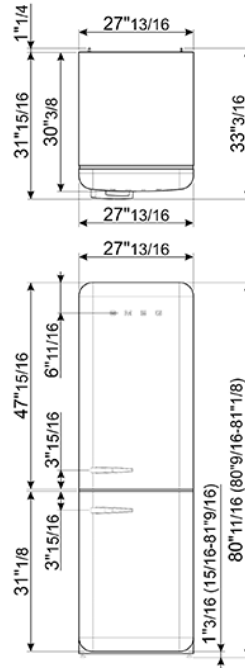

18 cu. ft. retro-style fridge, Pastel Blue, Right-hand hinge

• **REFRIGERATOR** • Multi-flow cooling system • Inverter compressor • Fresh food capacity: 12.5 cu. ft. • Double-sided LED lighting • Life plus zone 28 - 37°F with electronic control • Double-zone electronic temperature control • 3 adjustable glass shelves, 1 crisper drawer with glass cover • Chromed profiles for drawers and door bins • Life plus zone 28 - 37°F with electronic control • Door-open alarm • **FREEZER** • 3 drawers • Frozen food capacity: 5.5 cu. ft. • Manual ice maker • **No-frost** technology • **DOOR** • 4 door bins (3 adjustable) • 1 bottle storage bin • **TECHNICAL FEATURES** • Energy consumption: 321 kWh/year • Voltage: 120 V • Frequency: 50/60 Hz • Noise level: 42 dB(A) • Dimensions (HxWxD): 80 11/16" x 27 13/16" x 30 3/8" (handle included) • Dimensions with door open at 90° (HxWxD): 80 11/16" x 34 7/16" x 52 3/4" • Net weight: 247 lbs