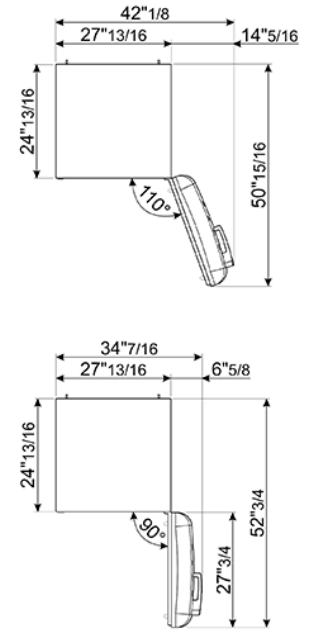

18 cu. ft. retro-style fridge, Pastel Blue, Right-hand hinge

• **REFRIGERATOR** • Multi-flow cooling system • Inverter compressor • Fresh food capacity: 12.5 cu. ft. • Double-sided LED lighting • Life plus zone 28 - 37°F with electronic control • Double-zone electronic temperature control • 3 adjustable glass shelves, 1 crisper drawer with glass cover • Chromed profiles for drawers and door bins • Life plus zone 28 - 37°F with electronic control • Door-open alarm • **FREEZER** • 3 drawers • Frozen food capacity: 5.5 cu. ft. • Manual ice maker • **No-frost** technology • **DOOR** • 4 door bins (3 adjustable) • 1 bottle storage bin • **TECHNICAL FEATURES** • Energy consumption: 321 kWh/year • Voltage: 120 V • Frequency: 50/60 Hz • Noise level: 42 dB(A) • Dimensions (HxWxD): 80 11/16" x 27 13/16" x 30 3/8" (handle included) • Dimensions with door open at 90° (HxWxD): 80 11/16" x 34 7/16" x 52 3/4" • Net weight: 247 lbs