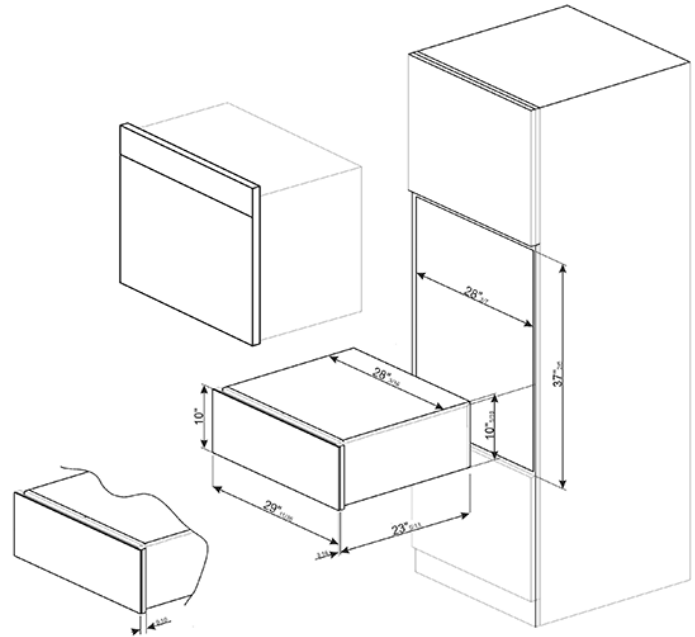

30" Warming drawer
EAN13: 8017709283216

• **AESTHETIC** • **Classic Design** • "Mystic-gray" glass finish • Linea-design handle • **TECHNICAL SPECIFICATIONS** • Inner temperature control knob • Temperature range: 85° - 180°F • On/off light indicator • Maximum load: 33 lbs • Maximum weight allowed above the drawer: 518 lbs • **Functions** • Defrost • Proof • Reheat • Keep-warm • Mugs / Dish warmer • **DIMENSIONS** • Dimensions (HxWxD): 10 1/16" x 29 11/16" x 23 1/2" • Capacity: 2 cu. ft. • **ELECTRICAL SPECIFICATIONS** • Voltage: 115 V • Frequency: 60 Hz • Nominal power: 800 W • Current: 7 A • **INCLUDED ACCESSORIES** • Plate rack • Silicone anti-slip mat