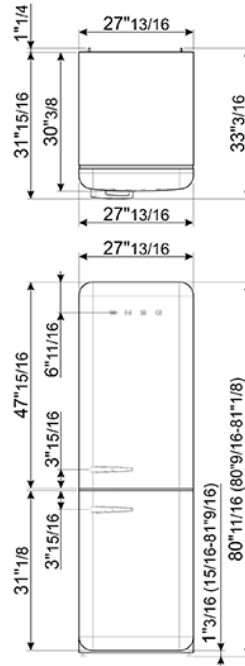

18 cu. ft. retro-style fridge, Black, Left-hand hinge
 EAN13: 8017709291419

- **REFRIGERATOR** • Multi-flow cooling system • Inverter compressor • Fresh food capacity: 12.5 cu. ft. • Double-sided LED lighting • Life plus zone 28 - 37°F with electronic control • Double-zone electronic temperature control • 3 adjustable glass shelves, 1 crisper drawer with glass cover • Chromed profiles for drawers and door bins • Life plus zone 28 - 37°F with electronic control • Door-open alarm • **FREEZER** • 3 drawers • Frozen food capacity: 5.5 cu. ft. • Manual ice maker • **No-frost** technology • **DOOR** • 4 door bins (3 adjustable) • 1 bottle storage bin • **TECHNICAL FEATURES** • Energy consumption: 321 kWh/year • Voltage: 120 V • Frequency: 50/60 Hz • Noise level: 42 dB(A) • Dimensions (HxWxD): 80 11/16" x 27 13/16" x 30 3/8" (handle included) • Dimensions with door open at 90° (HxWxD): 80 11/16" x 34 7/16" x 52 3/4" • Net weight: 247 lbs

Functions

Versions

- FAB38URBL - Black, Right-hand hinge