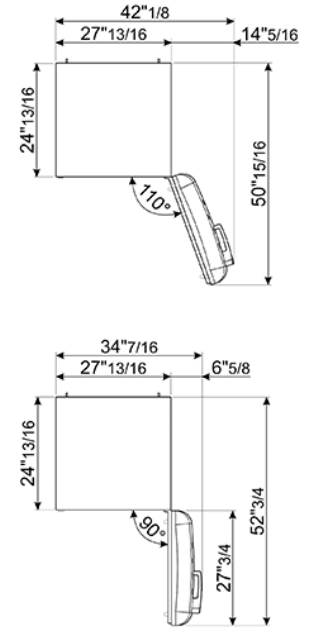

18 cu. ft. retro-style fridge, Black, Left-hand hinge
 EAN13: 8017709291419

- **REFRIGERATOR** • Multi-flow cooling system • Inverter compressor • Fresh food capacity: 12.5 cu. ft. • Double-sided LED lighting • Life plus zone 28 - 37°F with electronic control • Double-zone electronic temperature control • 3 adjustable glass shelves, 1 crisper drawer with glass cover • Chromed profiles for drawers and door bins • Life plus zone 28 - 37°F with electronic control • Door-open alarm • **FREEZER** • 3 drawers • Frozen food capacity: 5.5 cu. ft. • Manual ice maker • **No-frost** technology • **DOOR** • 4 door bins (3 adjustable) • 1 bottle storage bin • **TECHNICAL FEATURES** • Energy consumption: 321 kWh/year • Voltage: 120 V • Frequency: 50/60 Hz • Noise level: 42 dB(A) • Dimensions (HxWxD): 80 11/16" x 27 13/16" x 30 3/8" (handle included) • Dimensions with door open at 90° (HxWxD): 80 11/16" x 34 7/16" x 52 3/4" • Net weight: 247 lbs

Functions

Versions

- FAB38URBL - Black, Right-hand hinge