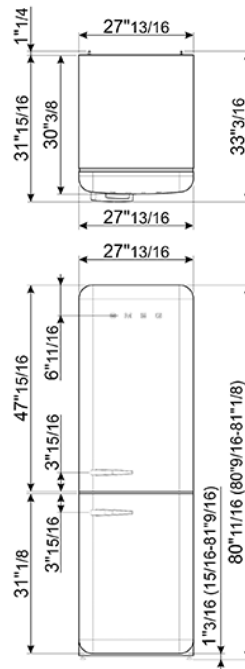

18 cu. ft. retro-style fridge, Black, Right-hand hinge  
 EAN13: 8017709291402

• **REFRIGERATOR** • Multi-flow cooling system • Inverter compressor • Fresh food capacity: 12.5 cu. ft. • Double-sided LED lighting • Life plus zone 28 - 37°F with electronic control • Double-zone electronic temperature control • 3 adjustable glass shelves, 1 crisper drawer with glass cover • Chromed profiles for drawers and door bins • Life plus zone 28 - 37°F with electronic control • Door-open alarm • **FREEZER** • 3 drawers • Frozen food capacity: 5.5 cu. ft. • Manual ice maker • **No-frost** technology • **DOOR** • 4 door bins (3 adjustable) • 1 bottle storage bin • **TECHNICAL FEATURES** • Energy consumption: 321 kWh/year • Voltage: 120 V • Frequency: 50/60 Hz • Noise level: 42 dB(A) • Dimensions (HxWxD): 80 11/16" x 27 13/16" x 30 3/8" (handle included) • Dimensions with door open at 90° (HxWxD): 80 11/16" x 34 7/16" x 52 3/4" • Net weight: 247 lbs

## Versions

- FAB38ULBL - Black, Left-hand hinge