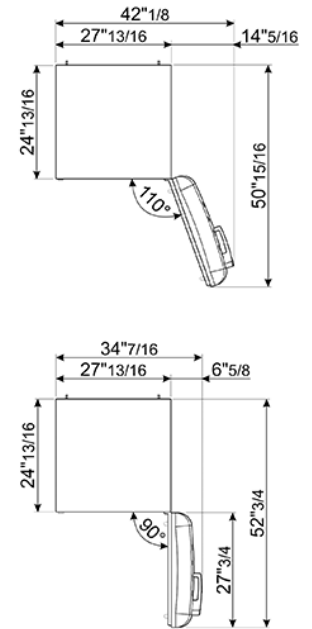

18 cu. ft. retro-style fridge, Black, Right-hand hinge  
 EAN13: 8017709291402

• **REFRIGERATOR** • Multi-flow cooling system • Inverter compressor • Fresh food capacity: 12.5 cu. ft. • Double-sided LED lighting • Life plus zone 28 - 37°F with electronic control • Double-zone electronic temperature control • 3 adjustable glass shelves, 1 crisper drawer with glass cover • Chromed profiles for drawers and door bins • Life plus zone 28 - 37°F with electronic control • Door-open alarm • **FREEZER** • 3 drawers • Frozen food capacity: 5.5 cu. ft. • Manual ice maker • **No-frost** technology • **DOOR** • 4 door bins (3 adjustable) • 1 bottle storage bin • **TECHNICAL FEATURES** • Energy consumption: 321 kWh/year • Voltage: 120 V • Frequency: 50/60 Hz • Noise level: 42 dB(A) • Dimensions (HxWxD): 80 11/16" x 27 13/16" x 30 3/8" (handle included) • Dimensions with door open at 90° (HxWxD): 80 11/16" x 34 7/16" x 52 3/4" • Net weight: 247 lbs

## Versions

- FAB38ULBL - Black, Left-hand hinge