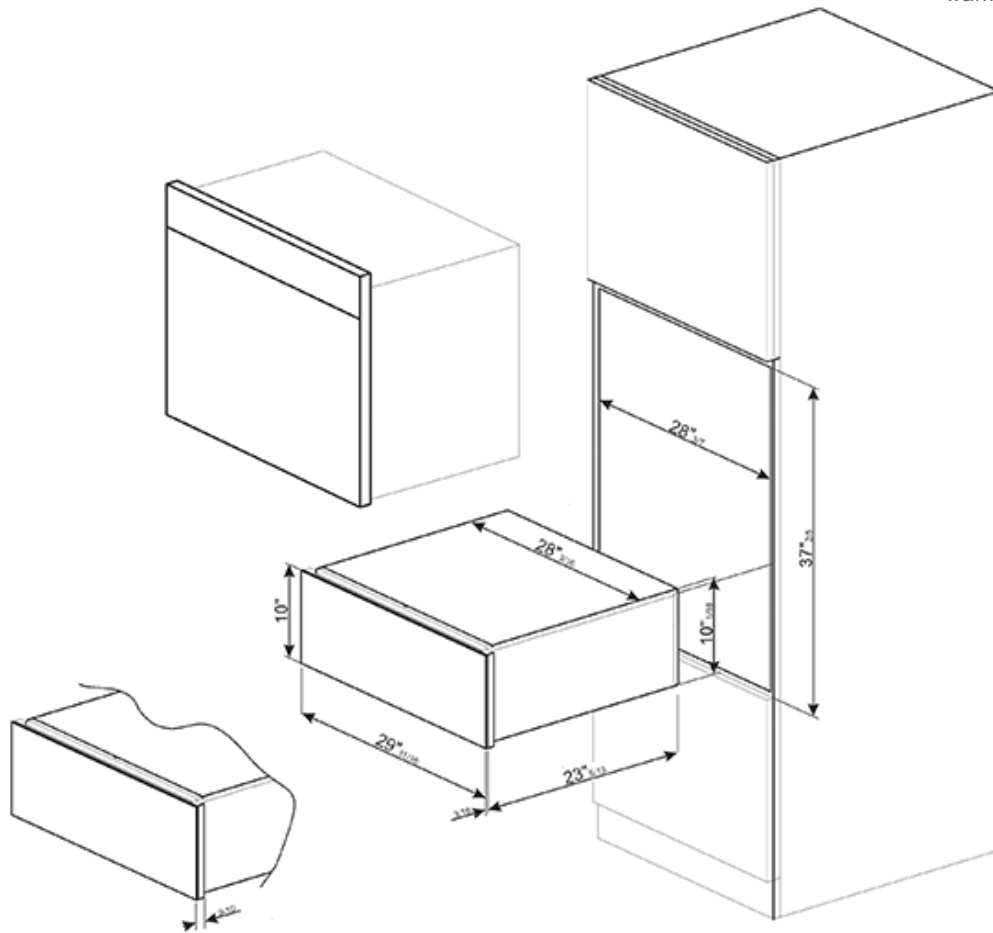

CPRU330X

classic

for ovens
warming drawer

SMEG U.S.A. INC.
A&D BUILDING
150 EAST 58th STREET, 7th FLOOR
NEW YORK, NY, 10155
Tel. +1 212 265 5378
Fax +1 212 265 5945