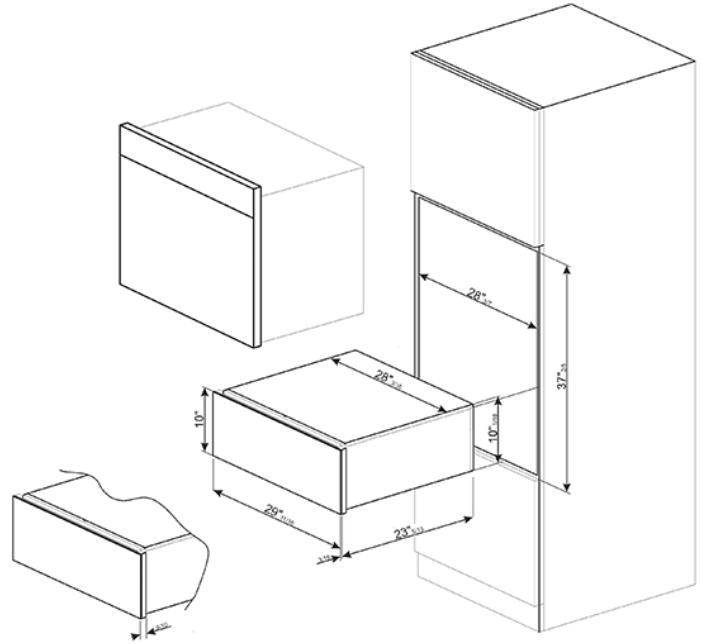

30" Warming drawer
EAN13: 8017709283209

• **AESTHETIC** • **Classic Design** • Fingerprint-proof brushed stainless steel • Classic-design handle • **TECHNICAL SPECIFICATIONS** • Inner temperature control knob • Temperature range: 85° - 180°F • On/off light indicator • Maximum load: 33 lbs • Maximum weight allowed above the drawer: 518 lbs • **Functions** • Defrost • Proof • Reheat • Keep-warm • Mugs / Dish warmer • **DIMENSIONS** • Dimensions (HxWxD): 10 1/16" x 29 11/16" x 23 1/2" • Capacity: 2 cu. ft. • **ELECTRICAL SPECIFICATIONS** • Voltage: 115 V • Frequency: 60 Hz • Nominal power: 800 W • Current: 7 A • **INCLUDED ACCESSORIES** • Plate rack • Silicone anti-slip mat •