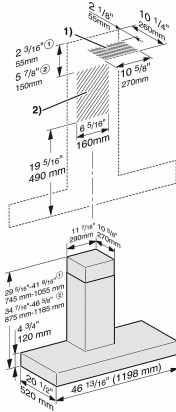

DA 5428 W Puristic Arca

Wall ventilation hood
with energy-efficient LED lighting and backlit controls for easy use.

DA 5428 W(Installation drawing)

1) and 2) Shaded area for vent cut-out