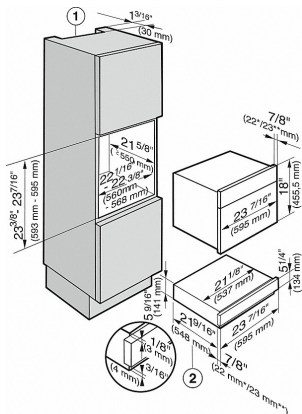

ESW 6214

24 inch handleless warming drawer with the low temperature cooking function - much more than a warming drawer.

ESW 6114, ESW 6214 with DGC 6500/6600/6800 (Installation drawing) - USA

- 1) Vent cut-out for when appliance is installed in combination with a combination steam cooker with oven
 - 2) Installation dimensions with plug power cord L = 7' 2 5/8" (2200 mm)
- * Appliances with glass front
 ** Appliances with metal front
- For DGC 6805, cut-outs are required for the water supply and drain hoses (see the DGC 6805 Installation instructions).

ESW 6114, ESW 6214 mit DG 6x00 / DG 6x0x (Installation drawing) - USA

- 2) Installation dimensions with plug power cord L = 7' 2 5/8" (2200 mm)
- * Appliances with glass front
 ** Appliances with metal front

ESW 6114, ESW 6214 with H 6xxx BM, H 6xxx BP, M 61xx, M 62xx, 45 cm high (Installation drawing) - USA

- 1) Vent cut-out for when appliance is installed in combination with a self cleaning oven
 - 2) Installation dimensions with plug power cord L = 7' 2 5/8" (2200 mm)
- * Appliances with glass front
 ** Appliances with metal front

ESW 6114, ESW 6214 with H 6xxx B(P), HxxxxB(P) 60 cm high (Installation drawing) - USA

- 1) Vent cut-out for when appliance is installed in combination with a self cleaning oven
 - 2) Installation dimensions with plug power cord L = 7' 2 5/8" (2200 mm)
- * Appliances with glass front
 ** Appliances with metal front