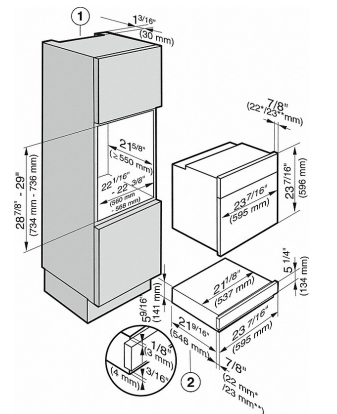

ESW 6214

24 inch handleless warming drawer with the low temperature cooking function - much more than a warming drawer.

ESW 6114, ESW 6214 with DGC 6500/6600/6800 (Installation drawing) - USA

- 1) Vent cut-out for when appliance is installed in combination with a combination steam cooker with oven
 - 2) Installation dimensions with plug power cord L = 7' 2 5/8" (2200 mm)
- * Appliances with glass front
 ** Appliances with metal front
- For DGC 6805, cut-outs are required for the water supply and drain hoses (see the DGC 6805 Installation instructions).

ESW 6114, ESW 6214 mit DG 6x00 / DG 6x0x (Installation drawing) - USA

- 2) Installation dimensions with plug power cord L = 7' 2 5/8" (2200 mm)
- * Appliances with glass front
 ** Appliances with metal front

ESW 6114, ESW 6214 with H 6xxx BM, H 6xxx BP, M 61xx, M 62xx, 45 cm high (Installation drawing) - USA

- 1) Vent cut-out for when appliance is installed in combination with a self cleaning oven
 - 2) Installation dimensions with plug power cord L = 7' 2 5/8" (2200 mm)
- * Appliances with glass front
 ** Appliances with metal front

ESW 6114, ESW 6214 with H 6xxx B(P), HxxxxB(P) 60 cm high (Installation drawing) - USA

- 1) Vent cut-out for when appliance is installed in combination with a self cleaning oven
 - 2) Installation dimensions with plug power cord L = 7' 2 5/8" (2200 mm)
- * Appliances with glass front
 ** Appliances with metal front