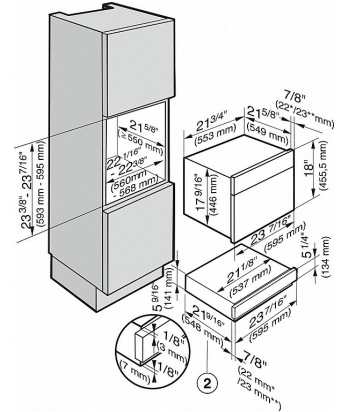

EAN: 4002515581155 / material number: 10034510

Construction type	
Gourmet drawer	•
Design	
PureLine	•
Color	Obsidian black
ContourLine	•
Control panel with sensor controls	•
Control panel with text	•
No handles	•
Convenience features	
Prewarming of dishware	•
Keeping food warm	•
Precise electronic temperature control from 104°F to 185°F	•
Operating modes	
Warm cups	•
Warm plates	•
Keeping food warm	•
Slow roast	•
Control panel	
Fully telescopic runners for easy loading and unloading	•
Push2open mechanism	•
Stop programming/Timer function	•
Capacity	6 place settings
Cleaning convenience	
Flush control panel	•
Safety	
Cool front	•
Safety cut-out	•
Non-slip liner	•
Technical data	
Appliance width in in.(mm)	23 1/2 (595)
Appliance height in in.(mm)	5 5/8 (141)
Appliance depth in in.(mm)	22 1/2 (570)
Oven cavity volume in cu. ft. (l)	0.71 (20.0)
Useable interior height in in.(mm)	3 1/4 (80)
Total connected load in kW	1
Voltage in V	120
Fuse rating in A	10
Number of phases	1
Frequency in Hz	60
Wire length in ft (m)	6 (2.0)
Standard accessories	
Non-slip liner	1

ESW 6214

24 inch handleless warming drawer with the low temperature cooking function - much more than a warming drawer.

ESW 6114, ESW 6214 with DGC 6500/6600/6800 (Installation drawing) - USA

- 1) Vent cut-out for when appliance is installed in combination with a combination steam cooker with oven
 - 2) Installation dimensions with plug power cord L = 7' 2 5/8" (2200 mm)
- * Appliances with glass front
 ** Appliances with metal front
- For DGC 6805, cut-outs are required for the water supply and drain hoses (see the DGC 6805 Installation instructions).

ESW 6114, ESW 6214 mit DG 6x00 / DG 6x0x (Installation drawing) - USA

- 2) Installation dimensions with plug power cord L = 7' 2 5/8" (2200 mm)
- * Appliances with glass front
 ** Appliances with metal front