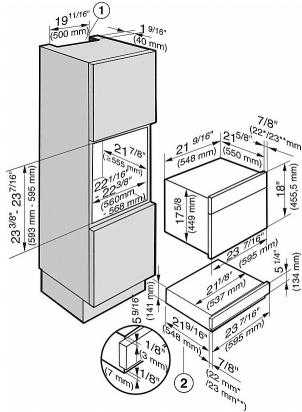

EAN: 4002515581155 / material number: 10034510

Construction type	
Gourmet drawer	•
Design	
PureLine	•
Color	Obsidian black
ContourLine	•
Control panel with sensor controls	•
Control panel with text	•
No handles	•
Convenience features	
Prewarming of dishware	•
Keeping food warm	•
Precise electronic temperature control from 104°F to 185°F	•
Operating modes	
Warm cups	•
Warm plates	•
Keeping food warm	•
Slow roast	•
Control panel	
Fully telescopic runners for easy loading and unloading	•
Push2open mechanism	•
Stop programming/Timer function	•
Capacity	6 place settings
Cleaning convenience	
Flush control panel	•
Safety	
Cool front	•
Safety cut-out	•
Non-slip liner	•
Technical data	
Appliance width in in.(mm)	23 1/2 (595)
Appliance height in in.(mm)	5 5/8 (141)
Appliance depth in in.(mm)	22 1/2 (570)
Oven cavity volume in cu. ft. (l)	0.71 (20.0)
Useable interior height in in.(mm)	3 1/4 (80)
Total connected load in kW	1
Voltage in V	120
Fuse rating in A	10
Number of phases	1
Frequency in Hz	60
Wire length in ft (m)	6 (2.0)
Standard accessories	
Non-slip liner	1

ESW 6214

24 inch handleless warming drawer with the low temperature cooking function - much more than a warming drawer.

ESW 6114, ESW 6214 with DGC 6500/6600/6800 (Installation drawing) - USA

- 1) Vent cut-out for when appliance is installed in combination with a combination steam cooker with oven
 - 2) Installation dimensions with plug power cord L = 7' 2 5/8" (2200 mm)
- * Appliances with glass front
 ** Appliances with metal front
- For DGC 6805, cut-outs are required for the water supply and drain hoses (see the DGC 6805 Installation instructions).

ESW 6114, ESW 6214 mit DG 6x00 / DG 6x0x (Installation drawing) - USA

- 2) Installation dimensions with plug power cord L = 7' 2 5/8" (2200 mm)
- * Appliances with glass front
 ** Appliances with metal front