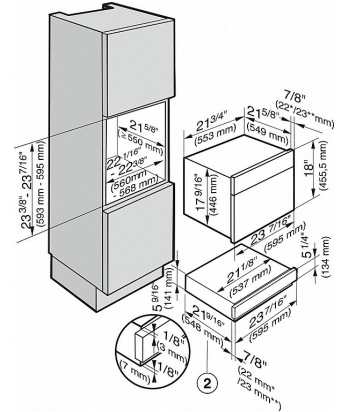

EAN: 4002515388044 / material number: 09739970

<b>Construction type</b>	
Gourmet drawer	•
<b>Design</b>	
PureLine	•
Color	Brilliant white
ContourLine	•
Control panel with sensor controls	•
Control panel with text	•
No handles	•
<b>Convenience features</b>	
Prewarming of dishware	•
Keeping food warm	•
Precise electronic temperature control from 104°F to 185°F	•
<b>Operating modes</b>	
Warm cups	•
Warm plates	•
Keeping food warm	•
Slow roast	•
<b>Control panel</b>	
Fully telescopic runners for easy loading and unloading	•
Push2open mechanism	•
Stop programming/Timer function	•
Capacity	6 place settings
<b>Cleaning convenience</b>	
Flush control panel	•
<b>Safety</b>	
Cool front	•
Safety cut-out	•
Non-slip liner	•
<b>Technical data</b>	
Appliance width in in.(mm)	23 1/2 (595)
Appliance height in in.(mm)	5 5/8 (141)
Appliance depth in in.(mm)	22 1/2 (570)
Oven cavity volume in cu. ft. (l)	0.71 (20.0)
Useable interior height in in.(mm)	3 1/4 (80)
Total connected load in kW	1
Voltage in V	120
Fuse rating in A	10
Number of phases	1
Frequency in Hz	60
Wire length in ft (m)	6 (2.0)
<b>Standard accessories</b>	
Non-slip liner	1

## ESW 6214

24 inch handleless warming drawer  
with the low temperature cooking function - much more than a warming drawer.

ESW 6114, ESW 6214 with DGC 6500/6600/6800  
(Installation drawing) - USA

- 1) Vent cut-out for when appliance is installed in combination with a combination steam cooker with oven
  - 2) Installation dimensions with plug power cord L = 7' 2 5/8" (2200 mm)
- \* Appliances with glass front  
\*\* Appliances with metal front
- For DGC 6805, cut-outs are required for the water supply and drain hoses (see the DGC 6805 Installation instructions).

ESW 6114, ESW 6214 mit DG 6x00 / DG 6x0x (Installation drawing) - USA

- 2) Installation dimensions with plug power cord L = 7' 2 5/8" (2200 mm)
- \* Appliances with glass front  
\*\* Appliances with metal front