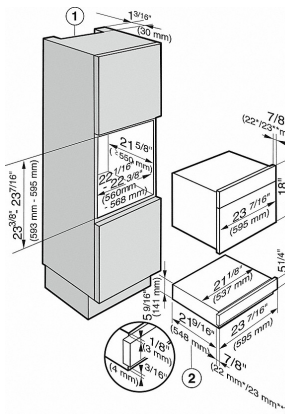

## ESW 6214

24 inch handleless warming drawer  
with the low temperature cooking function - much more than a warming drawer.

ESW 6114, ESW 6214 with DGC 6500/6600/6800  
(Installation drawing) - USA

- 1) Vent cut-out for when appliance is installed in combination with a combination steam cooker with oven
  - 2) Installation dimensions with plug power cord L = 7' 2 5/8" (2200 mm)
- \* Appliances with glass front  
\*\* Appliances with metal front
- For DGC 6805, cut-outs are required for the water supply and drain hoses (see the DGC 6805 Installation instructions).

ESW 6114, ESW 6214 mit DG 6x00 / DG 6x0x (Installation drawing) - USA

- 2) Installation dimensions with plug power cord L = 7' 2 5/8" (2200 mm)
- \* Appliances with glass front  
\*\* Appliances with metal front

ESW 6114, ESW 6214 with H 6xxx BM, H 6xxx BP, M 61xx, M 62xx, 45 cm high (Installation drawing) - USA

- 1) Vent cut-out for when appliance is installed in combination with a self cleaning oven
  - 2) Installation dimensions with plug power cord L = 7' 2 5/8" (2200 mm)
- \* Appliances with glass front  
\*\* Appliances with metal front

ESW 6114, ESW 6214 with H 6xxx B(P), HxxxxB(P) 60 cm high (Installation drawing) - USA

- 1) Vent cut-out for when appliance is installed in combination with a self cleaning oven
  - 2) Installation dimensions with plug power cord L = 7' 2 5/8" (2200 mm)
- \* Appliances with glass front  
\*\* Appliances with metal front