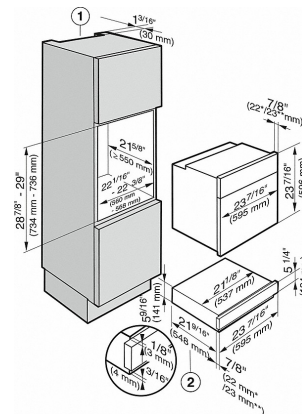

## ESW 6214

24 inch handleless warming drawer  
with the low temperature cooking function - much more than a warming drawer.

ESW 6114, ESW 6214 with DGC 6500/6600/6800  
(Installation drawing) - USA

- 1) Vent cut-out for when appliance is installed in combination with a combination steam cooker with oven
  - 2) Installation dimensions with plug power cord L = 7' 2 5/8" (2200 mm)
- \* Appliances with glass front  
\*\* Appliances with metal front
- For DGC 6805, cut-outs are required for the water supply and drain hoses (see the DGC 6805 Installation instructions).

ESW 6114, ESW 6214 mit DG 6x00 / DG 6x0x (Installation drawing) - USA

- 2) Installation dimensions with plug power cord L = 7' 2 5/8" (2200 mm)
- \* Appliances with glass front  
\*\* Appliances with metal front

ESW 6114, ESW 6214 with H 6xxx BM, H 6xxx BP, M 61xx, M 62xx, 45 cm high (Installation drawing) - USA

- 1) Vent cut-out for when appliance is installed in combination with a self cleaning oven
  - 2) Installation dimensions with plug power cord L = 7' 2 5/8" (2200 mm)
- \* Appliances with glass front  
\*\* Appliances with metal front

ESW 6114, ESW 6214 with H 6xxx B(P), HxxxxB(P) 60 cm high (Installation drawing) - USA

- 1) Vent cut-out for when appliance is installed in combination with a self cleaning oven
  - 2) Installation dimensions with plug power cord L = 7' 2 5/8" (2200 mm)
- \* Appliances with glass front  
\*\* Appliances with metal front