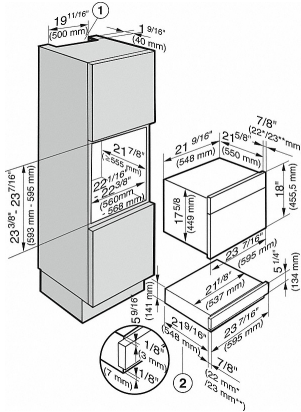

EAN: 4002515388044 / material number: 09739970

<b>Construction type</b>	
Gourmet drawer	•
<b>Design</b>	
PureLine	•
Color	Brilliant white
ContourLine	•
Control panel with sensor controls	•
Control panel with text	•
No handles	•
<b>Convenience features</b>	
Prewarming of dishware	•
Keeping food warm	•
Precise electronic temperature control from 104°F to 185°F	•
<b>Operating modes</b>	
Warm cups	•
Warm plates	•
Keeping food warm	•
Slow roast	•
<b>Control panel</b>	
Fully telescopic runners for easy loading and unloading	•
Push2open mechanism	•
Stop programming/Timer function	•
Capacity	6 place settings
<b>Cleaning convenience</b>	
Flush control panel	•
<b>Safety</b>	
Cool front	•
Safety cut-out	•
Non-slip liner	•
<b>Technical data</b>	
Appliance width in in.(mm)	23 1/2 (595)
Appliance height in in.(mm)	5 5/8 (141)
Appliance depth in in.(mm)	22 1/2 (570)
Oven cavity volume in cu. ft. (l)	0.71 (20.0)
Useable interior height in in.(mm)	3 1/4 (80)
Total connected load in kW	1
Voltage in V	120
Fuse rating in A	10
Number of phases	1
Frequency in Hz	60
Wire length in ft (m)	6 (2.0)
<b>Standard accessories</b>	
Non-slip liner	1

## ESW 6214

24 inch handleless warming drawer  
with the low temperature cooking function - much more than a warming drawer.

ESW 6114, ESW 6214 with DGC 6500/6600/6800  
(Installation drawing) - USA

- 1) Vent cut-out for when appliance is installed in combination with a combination steam cooker with oven
  - 2) Installation dimensions with plug power cord L = 7' 2 5/8" (2200 mm)
- \* Appliances with glass front  
\*\* Appliances with metal front
- For DGC 6805, cut-outs are required for the water supply and drain hoses (see the DGC 6805 Installation instructions).

ESW 6114, ESW 6214 mit DG 6x00 / DG 6x0x (Installation drawing) - USA

- 2) Installation dimensions with plug power cord L = 7' 2 5/8" (2200 mm)
- \* Appliances with glass front  
\*\* Appliances with metal front