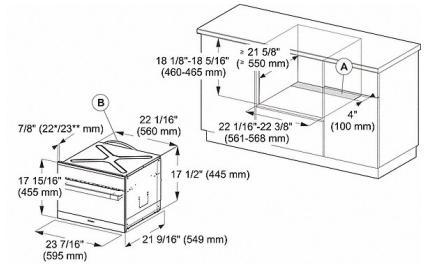

H 6600 BM

24 Inch Speed Oven

with combi-modes and Roast probe for precise-temperature cooking.

H 6000 B/BP with H 6000 BM - 45 cm (Installation drawing)

H 6000 BM - 45 cm (Installation drawing) - USA

* Appliances with glass front
** Appliances with metal front

A = Cut-out (4" x 22" / 100 mm x 560 mm) in the bottom of the cabinet for power cord and Ventilation
B = Power cord with plug
* Oven with glass front
** Oven with metal front