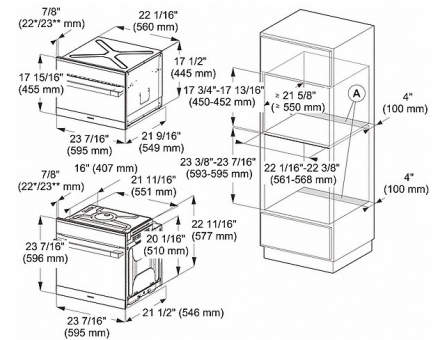

### 24 Inch Speed Oven

with combi-modes and Roast probe for precise-temperature cooking.

H 6000 B/BP with H 6000 BM - 45 cm (Installation drawing)

H 6000 BM - 45 cm (Installation drawing) - USA

\* Appliances with glass front  
\*\* Appliances with metal front

A = Cut-out (4" x 22" / 100 mm x 560 mm) in the bottom of the cabinet for power cord and Ventilation  
B = Power cord with plug  
\* Oven with glass front  
\*\* Oven with metal front

H 6000 BM - 45 cm (Installation drawing) - USA

A = Cut-out (4" x 22" / 100 mm x 560 mm) in the bottom of the cabinet for power cord and Ventilation  
B = Power cord with plug  
\* Oven with glass front  
\*\* Oven with metal front

H 6600 BM

24 Inch Speed Oven