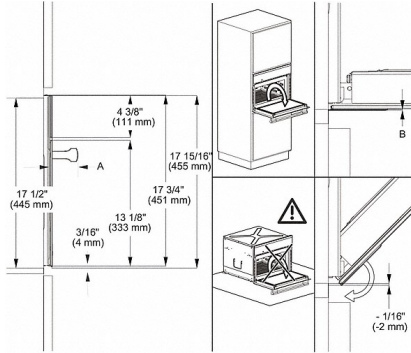

A = Cut-out (4" x 22" / 100 mm x 560 mm) in the bottom of the cabinet for power cord and Ventilation  
B = Power cord with plug  
\* Oven with glass front  
\*\* Oven with metal front

H 6000 BM - 45 cm (Installation drawing) - USA

A = Cut-out (4" x 22" / 100 mm x 560 mm) in the bottom of the cabinet for power cord and Ventilation  
B = Power cord with plug  
\* Oven with glass front  
\*\* Oven with metal front

H 6600 BM

24 Inch Speed Oven

with combi-modes and Roast probe for precise-temperature cooking.

H 6000 BM - 45 cm (Installation drawing) - USA

A =  
H61xx: 2 5/16" (59 mm)  
H62xx: 1 5/8" (42 mm)  
H65xx: 2 3/4" (69 mm)  
H66xx: 1 5/8" (42 mm)  
H67xx: 2 3/4" (69 mm)  
H68xx: 1 5/8" (42 mm)