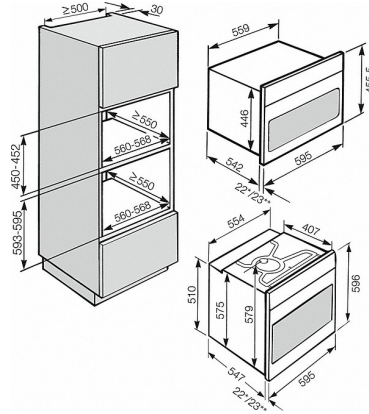

H 6600 BM

24 Inch Speed Oven

with combi-modes and Roast probe for precise-temperature cooking.

H 6000 B/BP with H 6000 BM - 45 cm (Installation drawing)

H 6000 BM - 45 cm (Installation drawing) - USA

* Appliances with glass front
** Appliances with metal front

A = Cut-out (4" x 22" / 100 mm x 560 mm) in the bottom of the cabinet for power cord and Ventilation
B = Power cord with plug
* Oven with glass front
** Oven with metal front