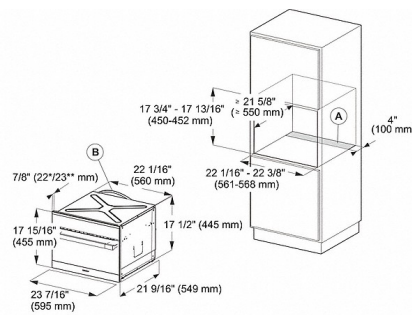

### 24 Inch Speed Oven

with combi-modes and Roast probe for precise-temperature cooking.

H 6000 B/BP with H 6000 BM - 45 cm (Installation drawing)

H 6000 BM - 45 cm (Installation drawing) - USA

\* Appliances with glass front  
\*\* Appliances with metal front

A = Cut-out (4" x 22" / 100 mm x 560 mm) in the bottom of the cabinet for power cord and Ventilation  
B = Power cord with plug  
\* Oven with glass front  
\*\* Oven with metal front

H 6000 BM - 45 cm (Installation drawing) - USA

A = Cut-out (4" x 22" / 100 mm x 560 mm) in the bottom of the cabinet for power cord and Ventilation  
B = Power cord with plug  
\* Oven with glass front  
\*\* Oven with metal front

H 6600 BM

24 Inch Speed Oven