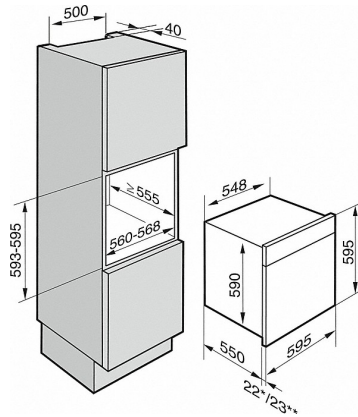

DGC 6860 AM

Steam oven with full-fledged oven function and XXL cavity combines two cooking techniques - steam and convection.

DGC 6000 built in wall unit, CLST (Installation drawing)

- Appliances with glass front
- ** Appliances with metal front