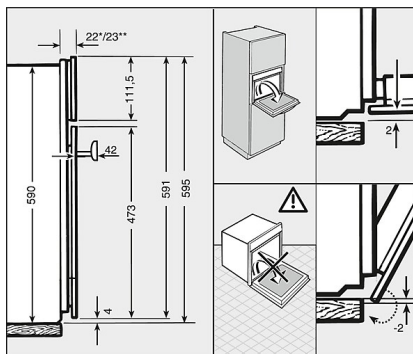

DGC 6000 XXL PureLine (detailed installation drawing)

- Appliances with glass front
- ** Appliances with metal front