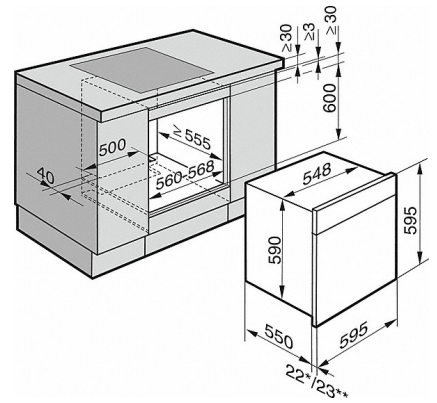

DGC 6000, CLST (Skizze)

- Appliances with glass front
- ** Appliances with metal front