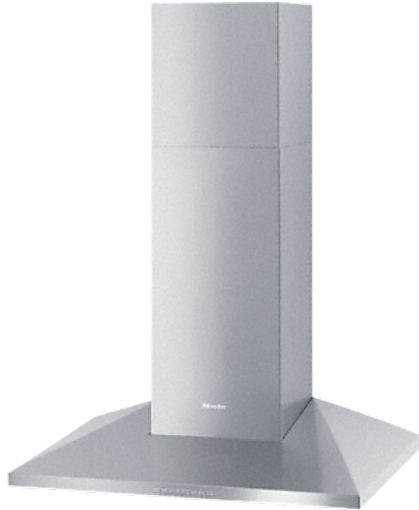

DA 398-7 Classic

30-inch wall-mounted ventilation hood
with energy-efficient LED lighting and backlit controls for easy use.

DA 398-6 (Installation drawing)

1) Extraction
2) Recirculation
3) Ventilation grille position at the top for recirculation
4) and 5) Vent cut-out positions (area 5 not required for recirculation)