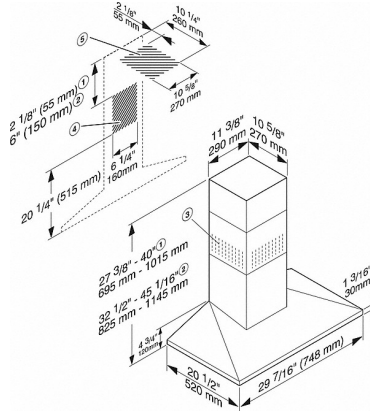

Standard accessories	
Non-return flap	•
Reducer from 150 to 125 mm Ø	•

DA 398-7 Classic

30-inch wall-mounted ventilation hood
with energy-efficient LED lighting and backlit controls for easy use.

DA 398-6 (Installation drawing)