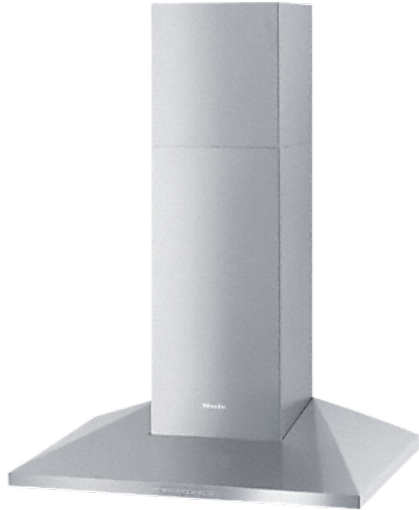

DA 398-7 Classic

30-inch wall-mounted ventilation hood
with energy-efficient LED lighting and backlit controls for easy use.

- Design - 29 1/2 (748)Inch wide trapezoidal canopy
- Efficient filtration- 10-ply stainless steel grease filters
- Safe and easy to clean - Miele CleanCover
- Suitable for every home - vented or recirculating

EAN: 4002515802311 / material number: 10558810

Construction type	
Wall ventilation hood	•
Design	
Color	Stainless steel
Customization possible on request	•
Operating modes	
Recirculated mode	Convertible
OdorFree charcoal filter (order separately)	DKF12-900
Control panel	
Electronic controls	•
Light-touch controls	•
Power levels (number excl. Intensive)	3
Intensive setting	•
Programmable 'Intensive' switch-off	•
Cleaning convenience	
Easy-to-clean CleanCover hood liner	•
Filter system	
Number of dishwasher-safe stainless steel grease filters	2
Lighting	
LED ClearView lighting	•
Light intensity in Lx	300
Color temperature in K	3,000
Blower	
Dual-action blower	•
AC motor	•
Air throughput with max. duct diameter in vented mode (not for external version)	
Air throughput	Values upon request
Safety	
Safety shut-off	•
Technical data	
Overall hood height for vented and external in in.(mm)	27 3/8 (695)
Overall hood height for recirculation in in.(mm)	32 1/2 (825)
Canopy width in in.(mm)	29 1/2 (748)
Height of hood canopy in in.(mm)	4 3/4 (120)
Depth of hood canopy in in.(mm)	20 1/2 (520)
Minimum distance above electric cooktops in in.(mm)	24 1/8 (610)
Minimum height above gas cooktop (max. 12.6 kW total power, burner 4.5 kW) in mm	26 (660)
Net weight in lbs. (kg)	56 (25.1)
Length of electrical wire in ft (m)	4 (1.5)
Standard plug fitted	•
Total connected load in kW	0.36
Voltage in V	120
Fuse rating in A	15
Number of phases	1
Installation notes	
Vent connection at top	•
Vent connection at top and rear	•
Diameter of vent connection in in.(mm)	6 (150)
Telescopic chimney	•