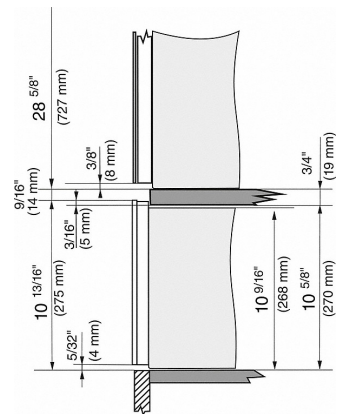

## ESW 6780

30 inch warming drawer with 10 <sup>13/16</sup> inch front panel height with the low temperature cooking function - much more than a warming drawer.

- Ultimate enjoyment with Low temperature cooking
- Versatile use thanks to four operating modes
- Convenient and easy – Touch control
- Elegant and practical - Soft-close self-closing mechanism
- Safe is safe - Timer function with automatic switch off

EAN: 4002515387337 / material number: 09685110

<b>Construction type</b>	
Gourmet drawer	•
<b>Design</b>	
Color	Clean Touch Steel
ContourLine	•
Control panel with sensor controls	•
Control panel with text	•
<b>Convenience features</b>	
Prewarming of dishware	•
Keeping food warm	•
Precise electronic temperature control from 104°F to 185°F	•
<b>Operating modes</b>	
Warm cups	•
Warm plates	•
Keeping food warm	•
Slow roast	•
<b>Control panel</b>	
Fully telescopic runners for easy loading and unloading	•
Self-closing with softclose feature	•
Stop programming/Timer function	•
Capacity	12 place settings
Sabbath program	•
<b>Cleaning convenience</b>	
Stainless steel front with Clean Touch Steel surface	•
Flush control panel	•
<b>Safety</b>	
Cool front	•
Safety cut-out	•
Non-slip liner	•
<b>Technical data</b>	
Appliance width in in.(mm)	29 7/8 (757)
Appliance height in in.(mm)	10 3/4 (271)
Appliance depth in in.(mm)	24 (608)
Oven cavity volume in cu. ft. (l)	2.12 (60.0)
Useable interior height in in.(mm)	8 1/8 (205)
Total connected load in kW	1
Voltage in V	120
Fuse rating in A	10
Number of phases	1
Frequency in Hz	60
Wire length in ft (m)	4 (1.5)
<b>Standard accessories</b>	
Non-slip liner	1

## ESW 6780

30 inch warming drawer with 10 <sup>13</sup>/<sub>16</sub> inch front panel height with the low temperature cooking function - much more than a warming drawer.

ESW 6\*80, CLST (Installation drawing) - USA

ESW 6\*80, CLST (detailed installation drawing) - USA

ESW 6\*80, CLST (Installation drawing) - USA

ESW 6\*80, CLST (detailed installation drawing) - USA