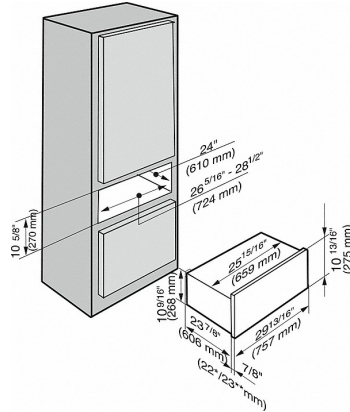

## ESW 6780

30 inch warming drawer with 10 <sup>13/16</sup> inch front panel height with the low temperature cooking function - much more than a warming drawer.

- Ultimate enjoyment with Low temperature cooking
- Versatile use thanks to four operating modes
- Convenient and easy – Touch control
- Elegant and practical - Soft-close self-closing mechanism
- Safe is safe - Timer function with automatic switch off

EAN: 4002515387337 / material number: 09685110

<b>Construction type</b>	
Gourmet drawer	•
<b>Design</b>	
Color	Clean Touch Steel
ContourLine	•
Control panel with sensor controls	•
Control panel with text	•
<b>Convenience features</b>	
Prewarming of dishware	•
Keeping food warm	•
Precise electronic temperature control from 104°F to 185°F	•
<b>Operating modes</b>	
Warm cups	•
Warm plates	•
Keeping food warm	•
Slow roast	•
<b>Control panel</b>	
Fully telescopic runners for easy loading and unloading	•
Self-closing with softclose feature	•
Stop programming/Timer function	•
Capacity	12 place settings
Sabbath program	•
<b>Cleaning convenience</b>	
Stainless steel front with Clean Touch Steel surface	•
Flush control panel	•
<b>Safety</b>	
Cool front	•
Safety cut-out	•
Non-slip liner	•
<b>Technical data</b>	
Appliance width in in.(mm)	29 7/8 (757)
Appliance height in in.(mm)	10 3/4 (271)
Appliance depth in in.(mm)	24 (608)
Oven cavity volume in cu. ft. (l)	2.12 (60.0)
Useable interior height in in.(mm)	8 1/8 (205)
Total connected load in kW	1
Voltage in V	120
Fuse rating in A	10
Number of phases	1
Frequency in Hz	60
Wire length in ft (m)	4 (1.5)
<b>Standard accessories</b>	
Non-slip liner	1

## ESW 6780

30 inch warming drawer with 10 <sup>13</sup>/<sub>16</sub> inch front panel height with the low temperature cooking function - much more than a warming drawer.

ESW 6\*80, CLST (Installation drawing) - USA