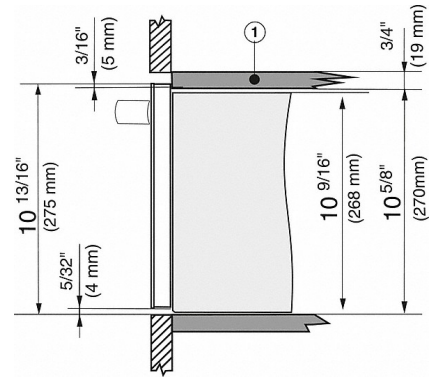

## ESW 6780

30 inch warming drawer with 10 <sup>13/16</sup> inch front panel height with the low temperature cooking function - much more than a warming drawer.

- Ultimate enjoyment with Low temperature cooking
- Versatile use thanks to four operating modes
- Convenient and easy – Touch control
- Elegant and practical - Soft-close self-closing mechanism
- Safe is safe - Timer function with automatic switch off

EAN: 4002515387337 / material number: 09685110

<b>Construction type</b>	
Gourmet drawer	•
<b>Design</b>	
Color	Clean Touch Steel
ContourLine	•
Control panel with sensor controls	•
Control panel with text	•
<b>Convenience features</b>	
Prewarming of dishware	•
Keeping food warm	•
Precise electronic temperature control from 104°F to 185°F	•
<b>Operating modes</b>	
Warm cups	•
Warm plates	•
Keeping food warm	•
Slow roast	•
<b>Control panel</b>	
Fully telescopic runners for easy loading and unloading	•
Self-closing with softclose feature	•
Stop programming/Timer function	•
Capacity	12 place settings
Sabbath program	•
<b>Cleaning convenience</b>	
Stainless steel front with Clean Touch Steel surface	•
Flush control panel	•
<b>Safety</b>	
Cool front	•
Safety cut-out	•
Non-slip liner	•
<b>Technical data</b>	
Appliance width in in.(mm)	29 7/8 (757)
Appliance height in in.(mm)	10 3/4 (271)
Appliance depth in in.(mm)	24 (608)
Oven cavity volume in cu. ft. (l)	2.12 (60.0)
Useable interior height in in.(mm)	8 1/8 (205)
Total connected load in kW	1
Voltage in V	120
Fuse rating in A	10
Number of phases	1
Frequency in Hz	60
Wire length in ft (m)	4 (1.5)
<b>Standard accessories</b>	
Non-slip liner	1

## ESW 6780

30 inch warming drawer with 10 <sup>13</sup>/<sub>16</sub> inch front panel height with the low temperature cooking function - much more than a warming drawer.

ESW 6\*80, CLST (Installation drawing) - USA

ESW 6\*80, CLST (detailed installation drawing) - USA

ESW 6\*80, CLST (Installation drawing) - USA

ESW 6\*80, CLST (detailed installation drawing) - USA