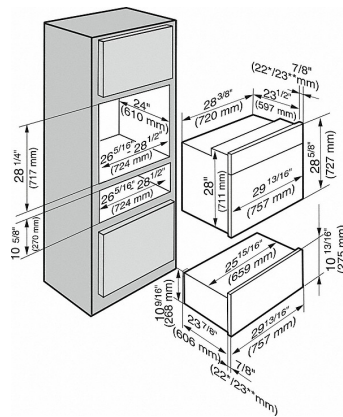

## ESW 6780

30 inch warming drawer with 10 <sup>13/16</sup> inch front panel height with the low temperature cooking function - much more than a warming drawer.

- Ultimate enjoyment with Low temperature cooking
- Versatile use thanks to four operating modes
- Convenient and easy – Touch control
- Elegant and practical - Soft-close self-closing mechanism
- Safe is safe - Timer function with automatic switch off

EAN: 4002515387337 / material number: 09685110

<b>Construction type</b>	
Gourmet drawer	•
<b>Design</b>	
Color	Clean Touch Steel
ContourLine	•
Control panel with sensor controls	•
Control panel with text	•
<b>Convenience features</b>	
Prewarming of dishware	•
Keeping food warm	•
Precise electronic temperature control from 104°F to 185°F	•
<b>Operating modes</b>	
Warm cups	•
Warm plates	•
Keeping food warm	•
Slow roast	•
<b>Control panel</b>	
Fully telescopic runners for easy loading and unloading	•
Self-closing with softclose feature	•
Stop programming/Timer function	•
Capacity	12 place settings
Sabbath program	•
<b>Cleaning convenience</b>	
Stainless steel front with Clean Touch Steel surface	•
Flush control panel	•
<b>Safety</b>	
Cool front	•
Safety cut-out	•
Non-slip liner	•
<b>Technical data</b>	
Appliance width in in.(mm)	29 7/8 (757)
Appliance height in in.(mm)	10 3/4 (271)
Appliance depth in in.(mm)	24 (608)
Oven cavity volume in cu. ft. (l)	2.12 (60.0)
Useable interior height in in.(mm)	8 1/8 (205)
Total connected load in kW	1
Voltage in V	120
Fuse rating in A	10
Number of phases	1
Frequency in Hz	60
Wire length in ft (m)	4 (1.5)
<b>Standard accessories</b>	
Non-slip liner	1

## ESW 6780

30 inch warming drawer with 10 <sup>13</sup>/<sub>16</sub> inch front panel height with the low temperature cooking function - much more than a warming drawer.

ESW 6\*80, CLST (Installation drawing) - USA

ESW 6\*80, CLST (detailed installation drawing) - USA

ESW 6\*80, CLST (Installation drawing) - USA

ESW 6\*80, CLST (detailed installation drawing) - USA