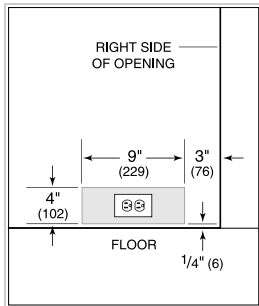

PRODUCT SPECIFICATIONS

Model	DEU2450BG
Dimensions	24"W x 34 1/2"H x 23 1/8"D
Door Clearance	26 1/2"
Refrigerator Capacity	5.5 cu. ft.
Electrical Supply	115 VAC, 60 Hz
Electrical Service	15 amp dedicated circuit
Wine Storage Capacity	8 Bottles
Receptacle	3-prong grounding-type

ELECTRICAL