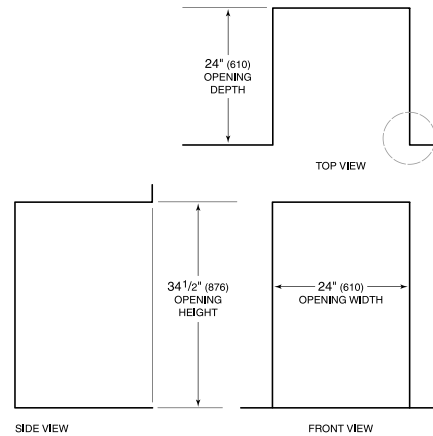

STANDARD INSTALLATION