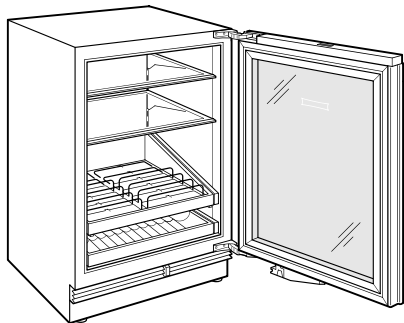

INTERIOR VIEW