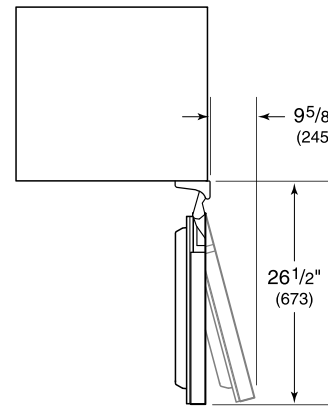

HEIGHT DIMENSIONS ± 1/2" (13)