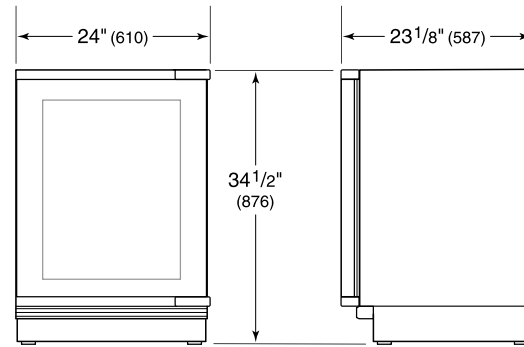

DIMENSIONS