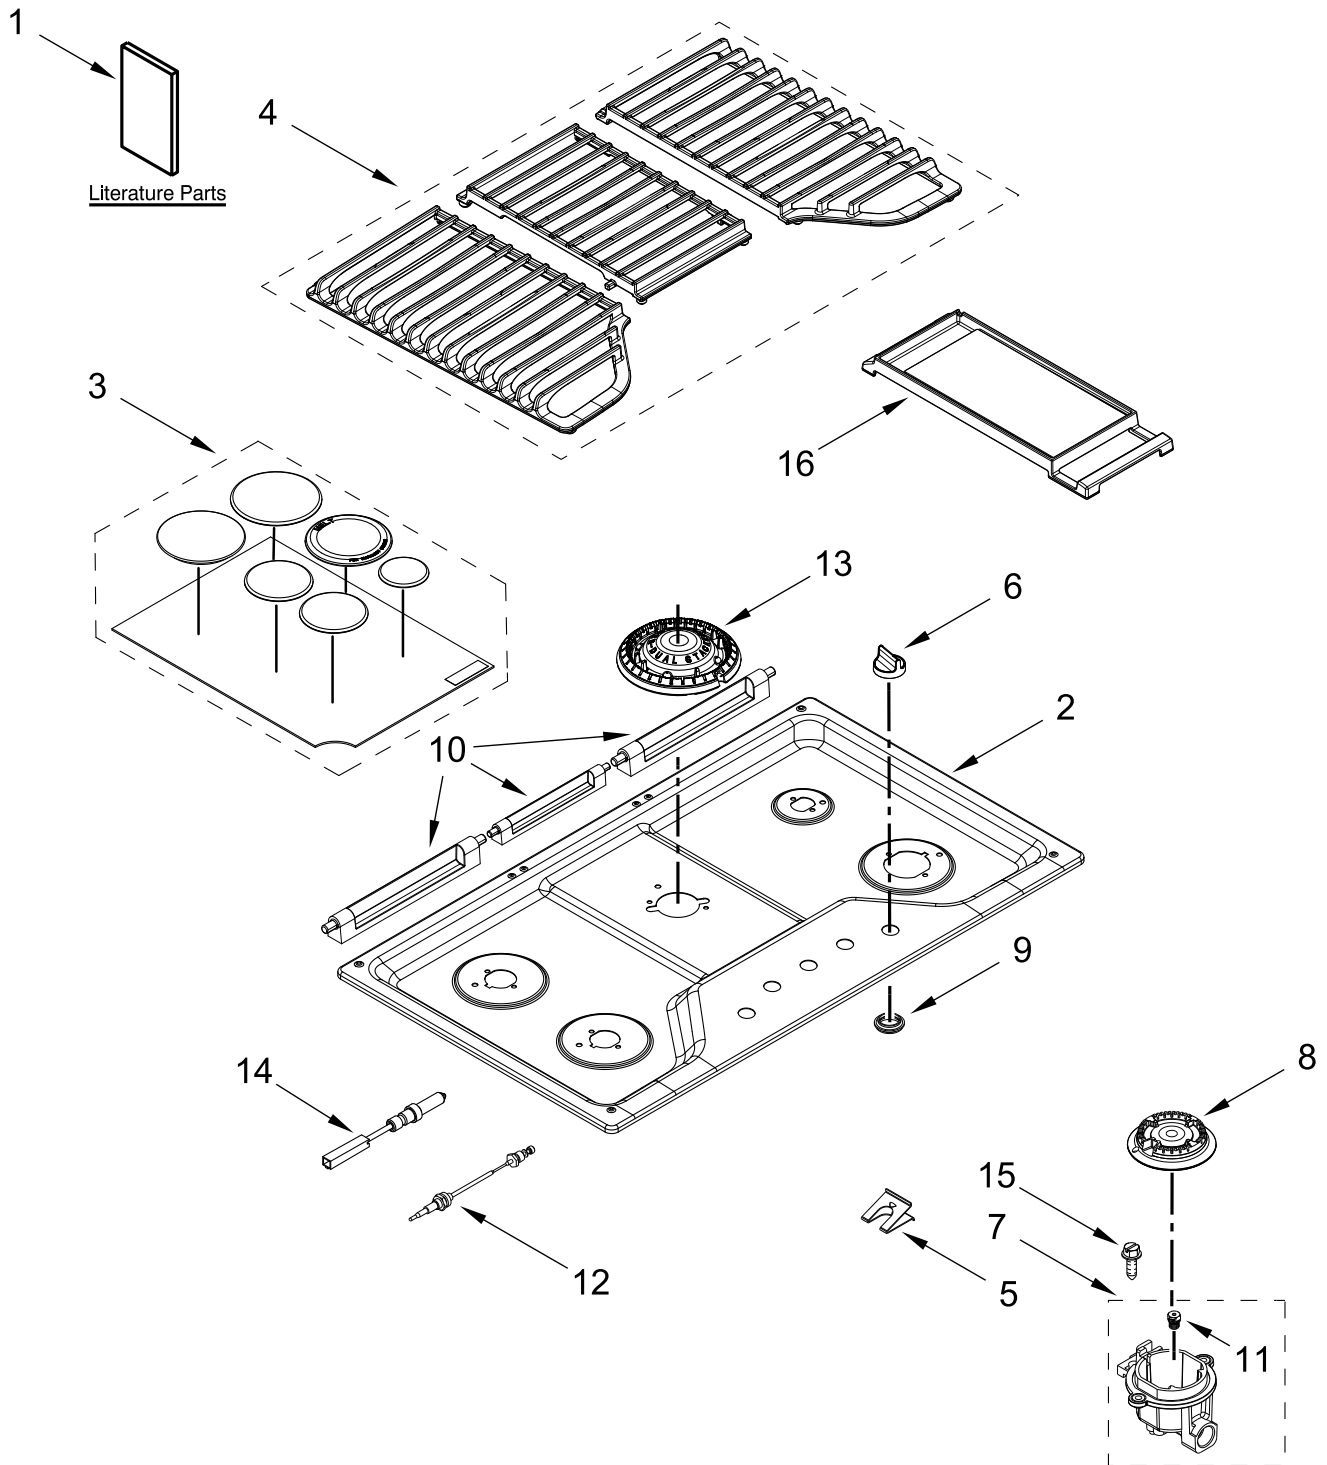

36" GAS COOKTOP

MODELS:

WCG97US6HS00 (Stainless)

COOKTOP, BURNER AND GRATE PARTS

COOKTOP, BURNER AND GRATE PARTS

<u>Illus. No.</u>	<u>Part No.</u>	<u>Description</u>	<u>Illus. No.</u>	<u>Part No.</u>	<u>Description</u>	<u>Illus. No.</u>	<u>Part No.</u>	<u>Description</u>
1		Literature Parts	8	8286814	Head, Burner (Left Front & Left Rear)	15	W10758282	Screw
	W11116971	Instructions, Installation		8286813	Head, Burner (Right Rear)	16	W10685483	Griddle
	W10672375	Instructions, Undercounter Install		8286815	Head, Burner (Right Front)			FOLLOWING PARTS NOT ILLUSTRATED
	W11120470	Guide, Use & Care	9		Grommet	W10868533		Harness, Main
	W11168236	Instructions, LP Conversion	10	W10625915	Black	W10392003		Cord, Power
2		Cooktop	10	W10826075	Rear, Hinge-Grate (Stainless Model Only)	W10132200		Relief, Strain
	W11131862	Stainless	11	W10652710	Orifice (Left Front & Left Rear)	313438		Clip, Harness
3		Kit, Burner Cap		W10409144	Orifice (Right Front)	W11173306		Kit, LP Conversion
	W10597132	Black		W10652711	Orifice (Right Rear)	3801F935-51		Bracket, Tie Down
4		Kit, Grate		W10597160	Orifice (Center, Main)	7101P062-60		Screw (Used for Tie Down Bracket)
	W11047088	Black		W10151362	Orifice (Center, Simmer)	9760045		Seal, Foam
5	8286863	Spring, Electrode	12	W10541842	Wiring, Electrode (Left Front & Right Front)	8270P188-60		Tape, Foam
6		Knobs, Cooktop		W10541843	Wiring, Electrode (Left Rear & Right Rear)			
	W11084624	Stainless	13	W10611434	Head, Burner			
7	W10597166	Holder, Orifice (9.1K) (Left Front & Left Rear)	14	W10763330	Electrode, Stack (Center)			
	W10594405	Holder, Orifice (12K) (Right Front)						
	W10594399	Holder, Orifice (5K) (Right Rear)						
	W11168368	Holder, Orifice (18K) (Center)						