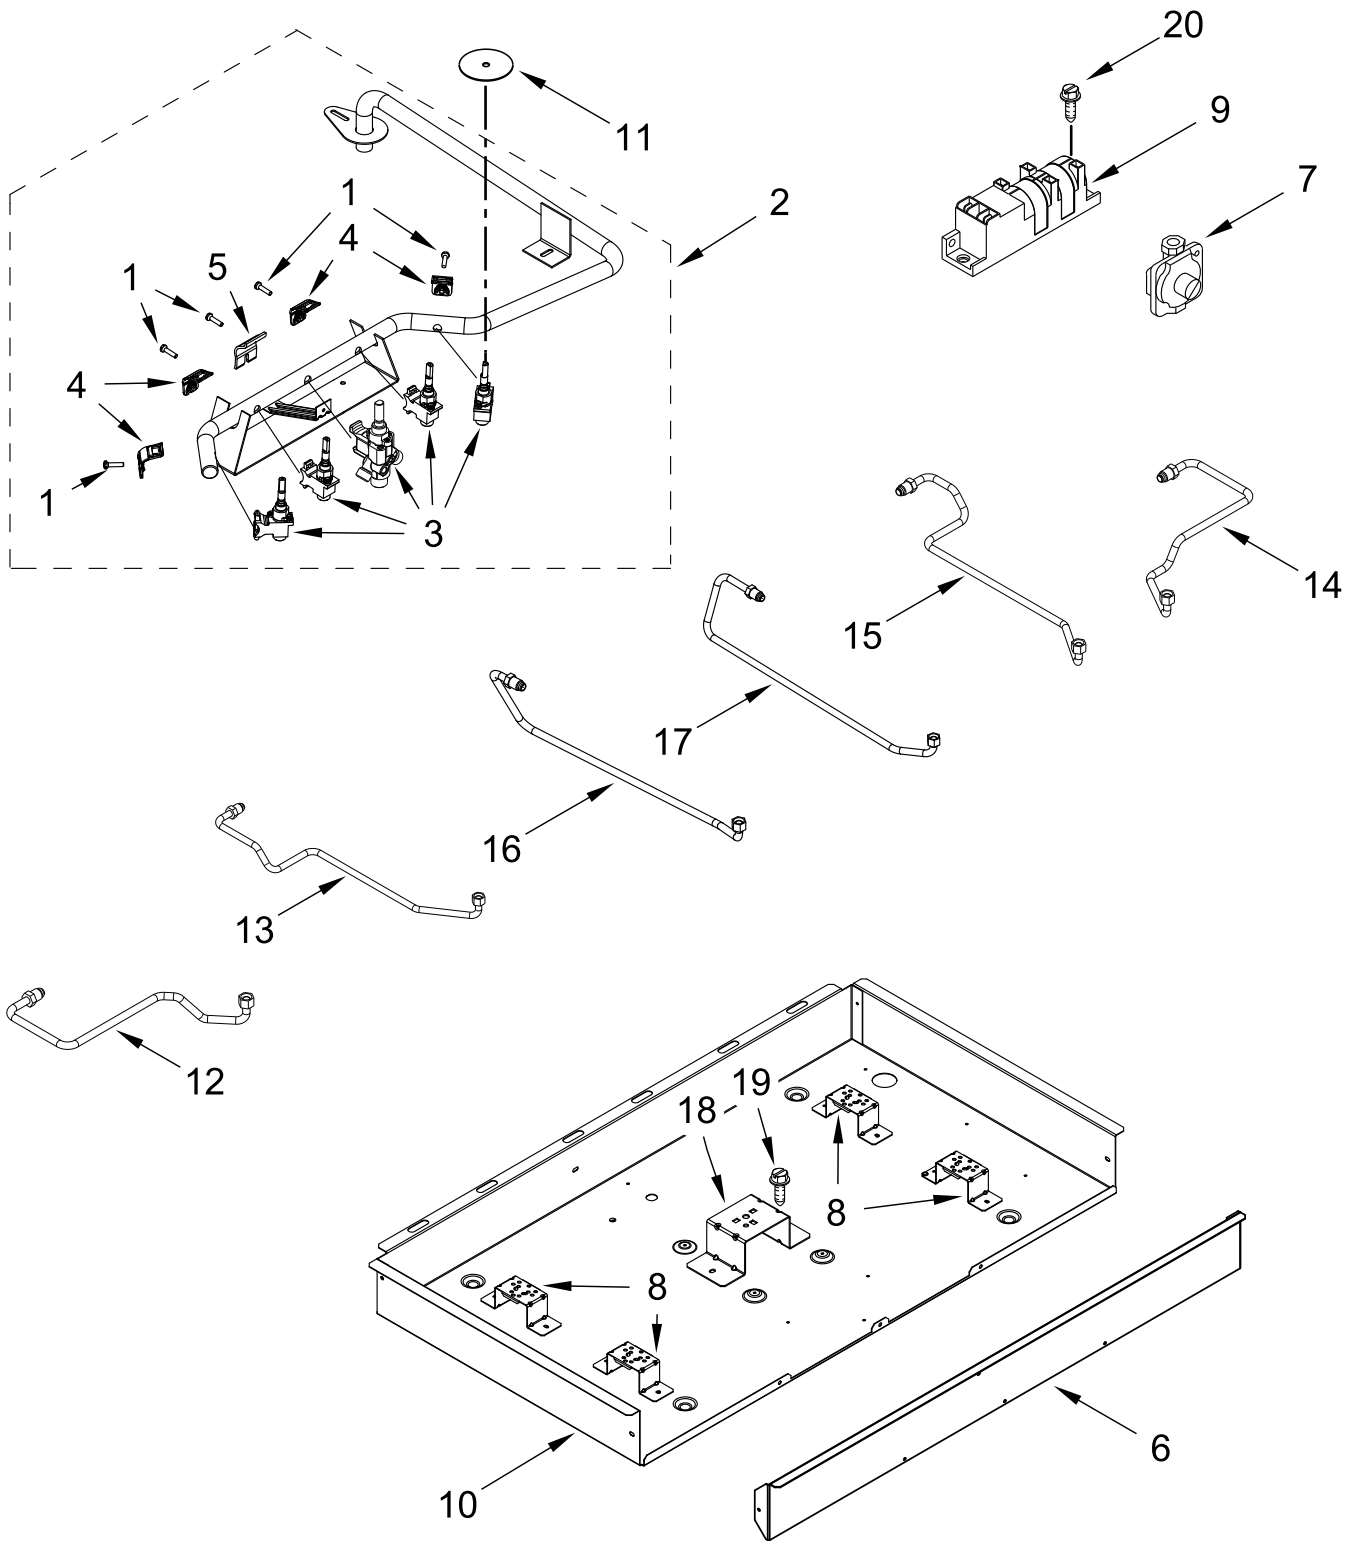

BURNER BOX, GAS VALVES AND SWITCH PARTS