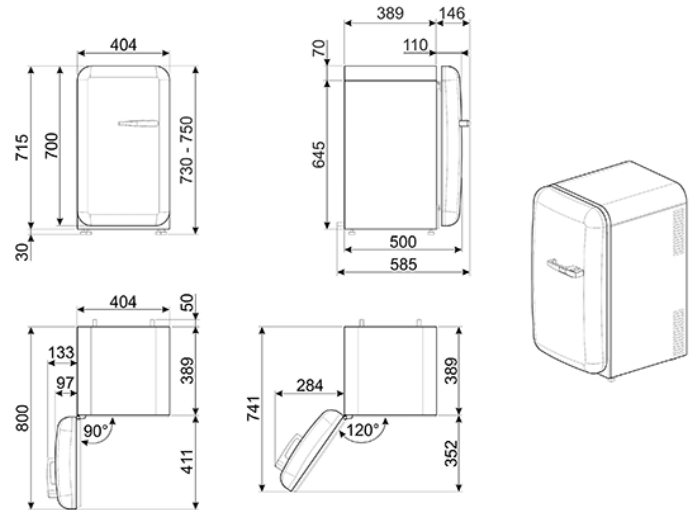

Retro-Style Mini Refrigerator, Left-hand hinge, White
 EAN13: 8017709289782

• **AESTHETIC** • Retro-style mini refrigerator • Compact-size unit, SMEG FAB5 comes in a rich variety of colors • **TECHNICAL SPECIFICATIONS**
 • Automatic defrost • LED internal lighting • 2 adjustable shelves • 2 door bins • "**SMART SYSTEM**" special feature: Especially designed for hotel rooms, FAB5's Smart System alternates "on" and "off" phases, based on the presence of guests in the room. A "cold reserve" maintains the temperature low with a minimum amount of 6 hours of operation per day* • **DIMENSIONS** • Dimensions (HxWxD): 29 1/8" x 15 7/8" x 19 11/16" • **Capacity: 1.34 cu. ft.** • Net Weight: 46 lbs. • **ELECTRICAL SPECIFICATIONS** • Voltage: 120V • Frequency: 60Hz • *The use of the SMART SYSTEM requires the presence in the room of an "energy-saving" device: a card-holder designed to save energy

Versions

- FAB5URWH3 - Right-hand hinge, White