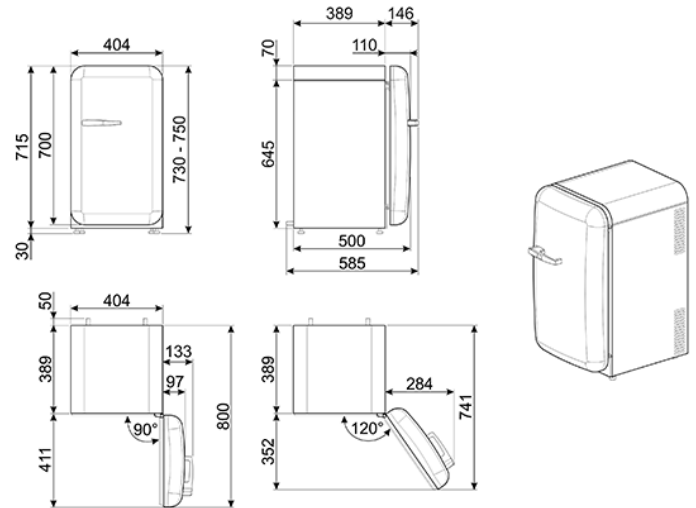

Retro-Style Mini Refrigerator, Right-hand hinge, Red  
EAN13: 8017709289812

• **AESTHETIC** • Retro-style mini refrigerator • Compact-size unit, SMEG FAB5 comes in a rich variety of colors • **TECHNICAL SPECIFICATIONS** • Automatic defrost • LED internal lighting • 2 adjustable shelves • 2 door bins • **"SMART SYSTEM" special feature:** Especially designed for hotel rooms, FAB5's Smart System alternates "on" and "off" phases, based on the presence of guests in the room. A "cold reserve" maintains the temperature low with a minimum amount of 6 hours of operation per day\* • **DIMENSIONS** • Dimensions (HxWxD): 29 1/8" x 15 7/8" x 19 11/16" • **Capacity: 1.34 cu. ft.** • Net Weight: 46 lbs. • **ELECTRICAL SPECIFICATIONS** • Voltage: 120V • Frequency: 60Hz • \*The use of the SMART SYSTEM requires the presence in the room of an "energy-saving" device: a card-holder designed to save energy

## Versions

- FAB5ULRD3 - Left-hand hinge, Red