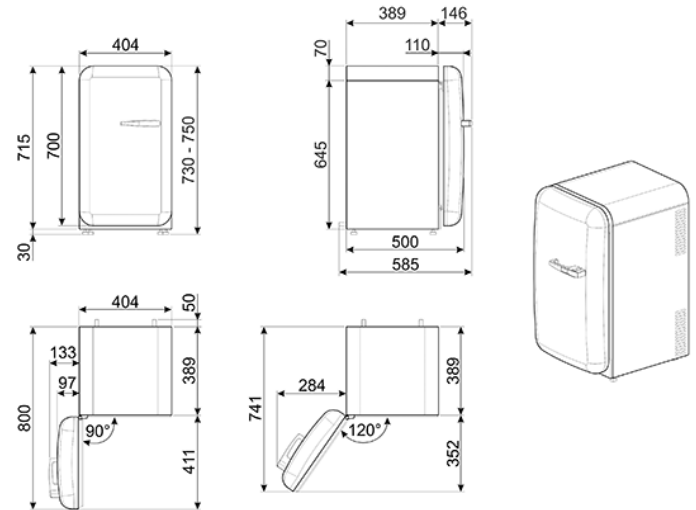

Retro-Style Mini Refrigerator, Left-hand hinge, Cream
EAN13: 8017709289768

• **AESTHETIC** • Retro-style mini refrigerator • Compact-size unit, SMEG FAB5 comes in a rich variety of colors • **TECHNICAL SPECIFICATIONS** • Automatic defrost • LED internal lighting • 2 adjustable shelves • 2 door bins • **"SMART SYSTEM" special feature:** Especially designed for hotel rooms, FAB5's Smart System alternates "on" and "off" phases, based on the presence of guests in the room. A "cold reserve" maintains the temperature low with a minimum amount of 6 hours of operation per day* • **DIMENSIONS** • Dimensions (HxWxD): 29 1/8" x 15 7/8" x 19 11/16" • **Capacity:** 1.34 cu. ft. • Net Weight: 46 lbs. • **ELECTRICAL SPECIFICATIONS** • Voltage: 120V • Frequency: 60Hz • *The use of the SMART SYSTEM requires the presence in the room of an "energy-saving" device: a card-holder designed to save energy

Versions

- FAB5URCR3 - Right-hand hinge, Cream