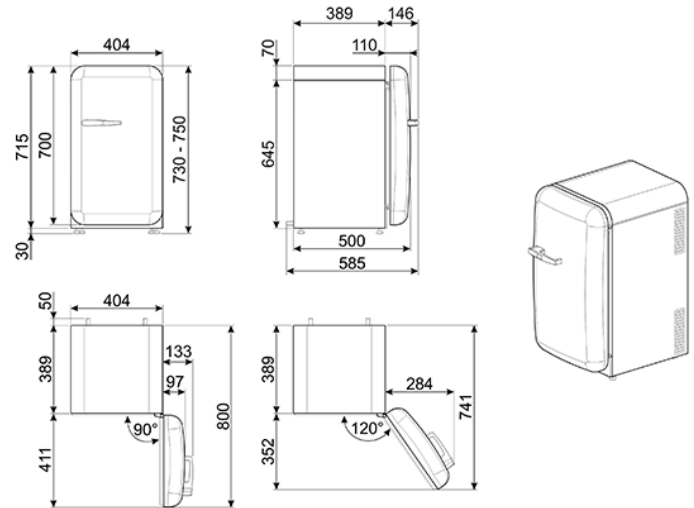

Retro-Style Mini Refrigerator, Right-hand hinge, Orange
EAN13: 8017709289805

• **AESTHETIC** • Retro-style mini refrigerator • Compact-size unit, SMEG FAB5 comes in a rich variety of colors • **TECHNICAL SPECIFICATIONS** • Automatic defrost • LED internal lighting • 2 adjustable shelves • 2 door bins • **"SMART SYSTEM" special feature:** Especially designed for hotel rooms, FAB5's Smart System alternates "on" and "off" phases, based on the presence of guests in the room. A "cold reserve" maintains the temperature low with a minimum amount of 6 hours of operation per day* • **DIMENSIONS** • Dimensions (HxWxD): 29 1/8" x 15 7/8" x 19 11/16" • **Capacity:** 1.34 cu. ft. • Net Weight: 46 lbs. • **ELECTRICAL SPECIFICATIONS** • Voltage: 120V • Frequency: 60Hz • *The use of the SMART SYSTEM requires the presence in the room of an "energy-saving" device: a card-holder designed to save energy