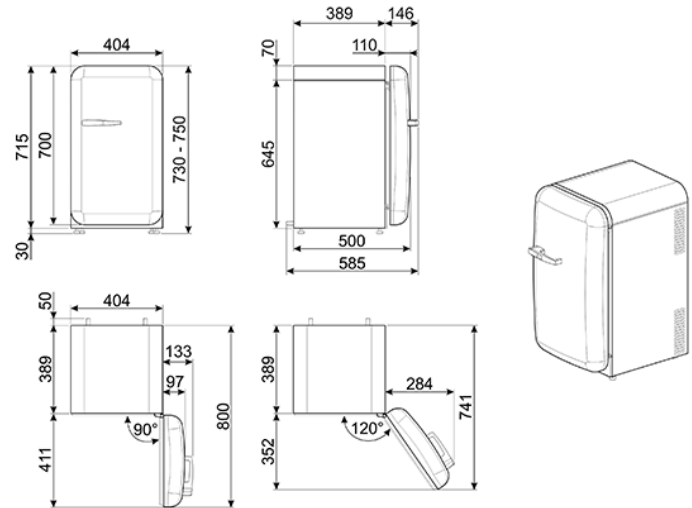

Retro-Style Mini Refrigerator, Right-hand hinge, White
 EAN13: 8017709289829

• **AESTHETIC** • Retro-style mini refrigerator • Compact-size unit, SMEG FAB5 comes in a rich variety of colors • **TECHNICAL SPECIFICATIONS** • Automatic defrost • LED internal lighting • 2 adjustable shelves • 2 door bins • "**SMART SYSTEM**" special feature: Especially designed for hotel rooms, FAB5's Smart System alternates "on" and "off" phases, based on the presence of guests in the room. A "cold reserve" maintains the temperature low with a minimum amount of 6 hours of operation per day* • **DIMENSIONS** • Dimensions (HxWxD): 29 1/8" x 15 7/8" x 19 11/16" • **Capacity: 1.34 cu. ft.** • Net Weight: 46 lbs. • **ELECTRICAL SPECIFICATIONS** • Voltage: 120V • Frequency: 60Hz • *The use of the SMART SYSTEM requires the presence in the room of an "energy-saving" device: a card-holder designed to save energy

Versions

- FAB5ULWH3 - Left-hand hinge, White