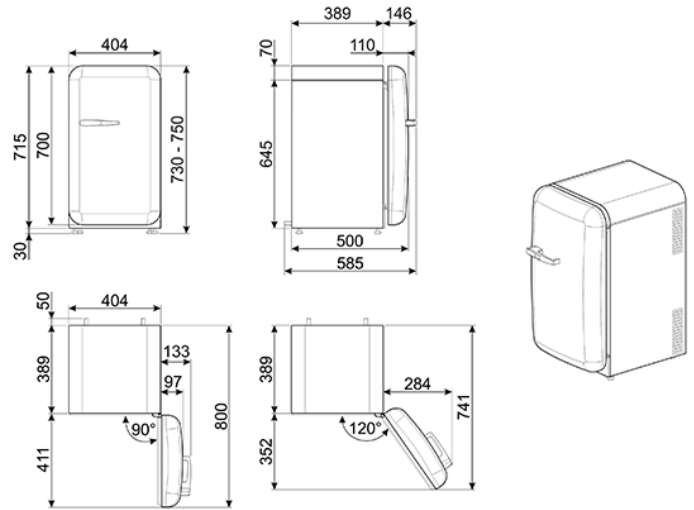

Retro-Style Mini Refrigerator, Right-hand hinge, Pastel Green
EAN13: 8017709291341

• **AESTHETIC** • Retro-style mini refrigerator • Compact-size unit, SMEG FAB5 comes in a rich variety of colors • **TECHNICAL SPECIFICATIONS** • Automatic defrost • LED internal lighting • 2 adjustable shelves • 2 door bins • **"SMART SYSTEM" special feature:** Especially designed for hotel rooms, FAB5's Smart System alternates "on" and "off" phases, based on the presence of guests in the room. A "cold reserve" maintains the temperature low with a minimum amount of 6 hours of operation per day* • **DIMENSIONS** • Dimensions (HxWxD): 29 1/8" x 15 7/8" x 19 11/16" • **Capacity:** 1.34 cu. ft. • Net Weight: 46 lbs. • **ELECTRICAL SPECIFICATIONS** • Voltage: 120V • Frequency: 60Hz • *The use of the SMART SYSTEM requires the presence in the room of an "energy-saving" device: a card-holder designed to save energy