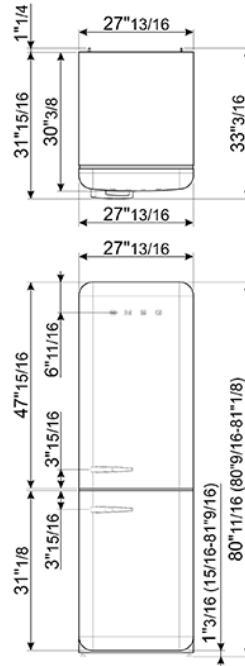

18 cu. ft. retro-style fridge, White, Right-hand hinge
 EAN13: 8017709291440

- **REFRIGERATOR** • Multi-flow cooling system • Inverter compressor • Fresh food capacity: 12.5 cu. ft. • Double-sided LED lighting • Life plus zone 28 - 37°F with electronic control • Double-zone electronic temperature control • 3 adjustable glass shelves, 1 crisper drawer with glass cover • Chromed profiles for drawers and door bins • Life plus zone 28 - 37°F with electronic control • Door-open alarm • **FREEZER** • 3 drawers • Frozen food capacity: 5.5 cu. ft. • Manual ice maker • **No-frost** technology • **DOOR** • 4 door bins (3 adjustable) • 1 bottle storage bin • **TECHNICAL FEATURES** • Energy consumption: 321 kWh/year • Voltage: 120 V • Frequency: 50/60 Hz • Noise level: 42 dB(A) • Dimensions (HxWxD): 80 11/16" x 27 13/16" x 30 3/8" (handle included) • Dimensions with door open at 90° (HxWxD): 80 11/16" x 34 7/16" x 52 3/4" • Net weight: 247 lbs

Functions

Versions

- FAB38ULWH - White, Left-hand hinge