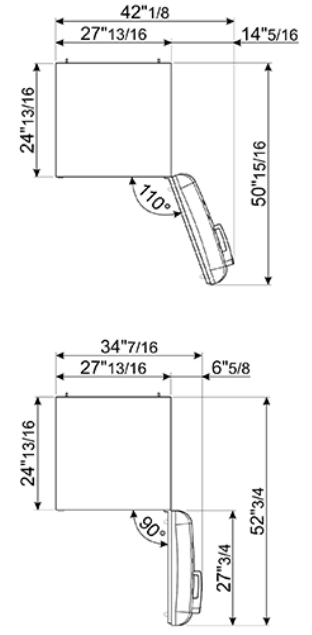

18 cu. ft. retro-style fridge, White, Right-hand hinge
 EAN13: 8017709291440

- **REFRIGERATOR** • Multi-flow cooling system • Inverter compressor • Fresh food capacity: 12.5 cu. ft. • Double-sided LED lighting • Life plus zone 28 - 37°F with electronic control • Double-zone electronic temperature control • 3 adjustable glass shelves, 1 crisper drawer with glass cover • Chromed profiles for drawers and door bins • Life plus zone 28 - 37°F with electronic control • Door-open alarm • **FREEZER** • 3 drawers • Frozen food capacity: 5.5 cu. ft. • Manual ice maker • **No-frost** technology • **DOOR** • 4 door bins (3 adjustable) • 1 bottle storage bin • **TECHNICAL FEATURES** • Energy consumption: 321 kWh/year • Voltage: 120 V • Frequency: 50/60 Hz • Noise level: 42 dB(A) • Dimensions (HxWxD): 80 11/16" x 27 13/16" x 30 3/8" (handle included) • Dimensions with door open at 90° (HxWxD): 80 11/16" x 34 7/16" x 52 3/4" • Net weight: 247 lbs

Functions

Versions

- FAB38ULWH - White, Left-hand hinge