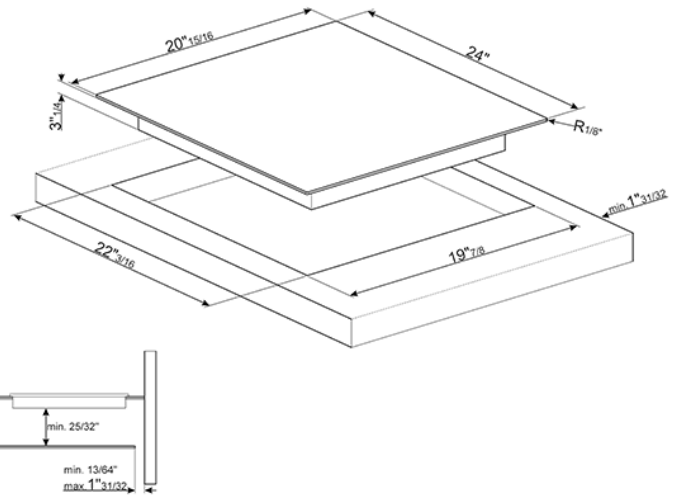

24" Ceramic cooktop, beveled black glass finish
EAN13: 8017709240998

• **Ceramic cooktop, black glass finish** • 4 cooking zones: • Front-right (Ø 5 7/8"): **1,200W** • Front-left (Ø 5 7/8"): **1,200 W** • Rear-right (double zone - Ø 5" to 7 1/4"): **750 to 1,800 W** • Back-left (Ø 7 1/4"): **1,800W** • Soft-touch controls • 4 high-light radiant elements, including 1 flexible zone • 9 power levels • Residual heat indicator • Automatic switch-off when overheating • Child safety lock • Voltage rating: 240/208V 60Hz • Nominal power (240/208 V): 8.1/6.0 kW – 34/29 A • Electrical - single phase: • 3 or 4 wires required • 60Hz • Fused on both sides of the line with ground