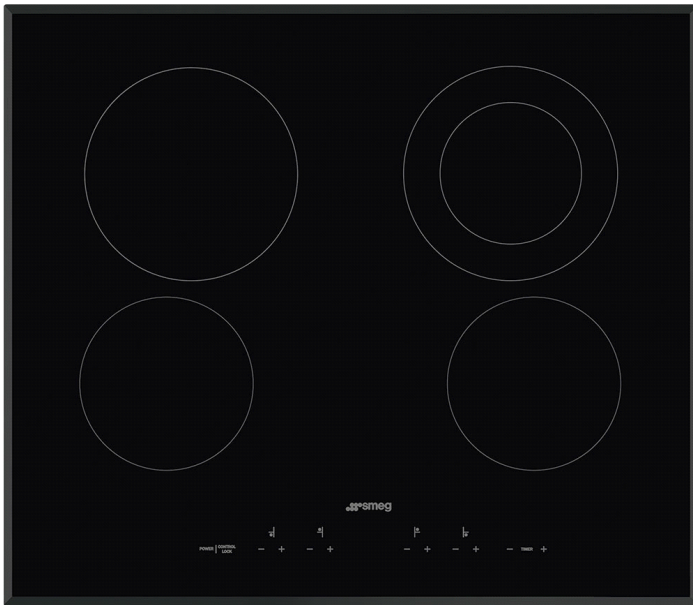

24" Ceramic cooktop, beveled black glass finish
EAN13: 8017709240998

• **Ceramic cooktop, black glass finish** • 4 cooking zones: • Front-right (Ø 5 7/8"): **1,200W** • Front-left (Ø 5 7/8"): **1,200 W** • Rear-right (double zone - Ø 5" to 7 1/4"): **750 to 1,800 W** • Back-left (Ø 7 1/4"): **1,800W** • Soft-touch controls • 4 high-light radiant elements, including 1 flexible zone • 9 power levels • Residual heat indicator • Automatic switch-off when overheating • Child safety lock • Voltage rating: 240/208V 60Hz • Nominal power (240/208 V): 8.1/6.0 kW – 34/29 A • Electrical - single phase: • 3 or 4 wires required • 60Hz • Fused on both sides of the line with ground