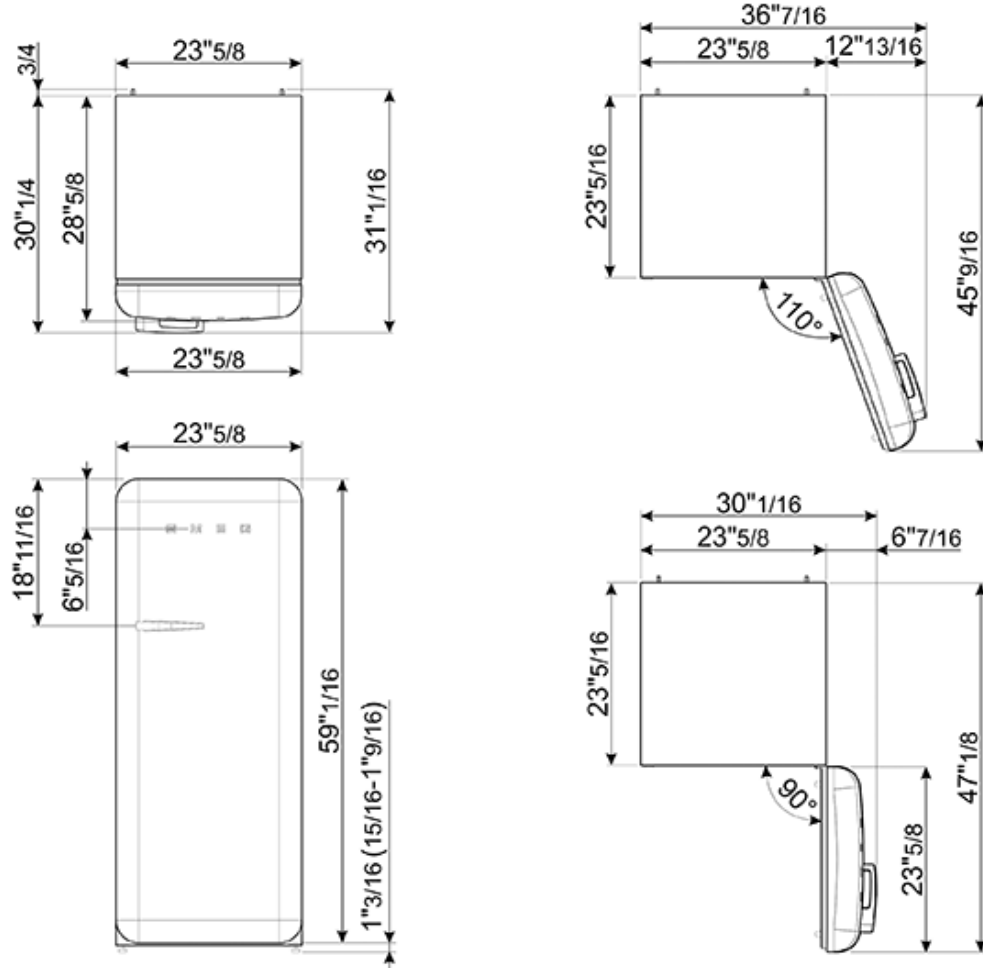

FREEZER

Frozen food capacity: 0.92 cu ft

Ice cube tray

DOOR

1 bin with transparent cover

1 bottle storage bin

2 adjustable storage bins

TECHNICAL FEATURES

Energy consumption: 230 kWh/year

Voltage: 120 V

Frequency: 60 Hz

Noise level: 38 dB(A)

Dimensions (HxWxD): 60 1/4" x 23 2/3" x 30 1/4" (handle included)

Dimensions (with door opened to 90°) (HxWxD): 60 1/4" x 30 1/16" x 47 1/8"

Net weight: 156 lbs

Functions

FAB28URDMM4

50's Retro style

fridge
free standing
Mickey Mouse
24'''

Energy Star and ISO14001 Certified:

The SMEG production process is carefully-managed in order to limit the environmental impact as much as possible. The ISO process is checked and certified by Independent International bodies IQNET and CISQ (SMEG complies with the standard ISO14001). All SMEG dishwashers and every new refrigerator model are ENERGY STAR-qualified through the US Department of Energy and US Environmental Protection Agency. Energy efficiency is important to SMEG, and our engineers are constantly working to keep the energy and water consumption of each dishwasher and refrigerator as low as-possible. ENERGY STAR-certified products use approximately 40% less energy than the federal minimum standard for energy consumption. By choosing an ENERGY STAR-certified product, you are helping to preserve the environment without compromising on product quality or performance.

**SMEG U.S.A. INC.
A&D BUILDING
150 EAST 58th STREET, 7th FLOOR
NEW YORK, NY, 10155
Tel. +1 212 265 5378
Fax +1 212 265 5945**

FAB28URDMM4

50's Retro style

fridge
free standing
Mickey Mouse
24'''

SMEG U.S.A. INC.
A&D BUILDING
150 EAST 58th STREET, 7th FLOOR
NEW YORK, NY, 10155
Tel. +1 212 265 5378
Fax +1 212 265 5945