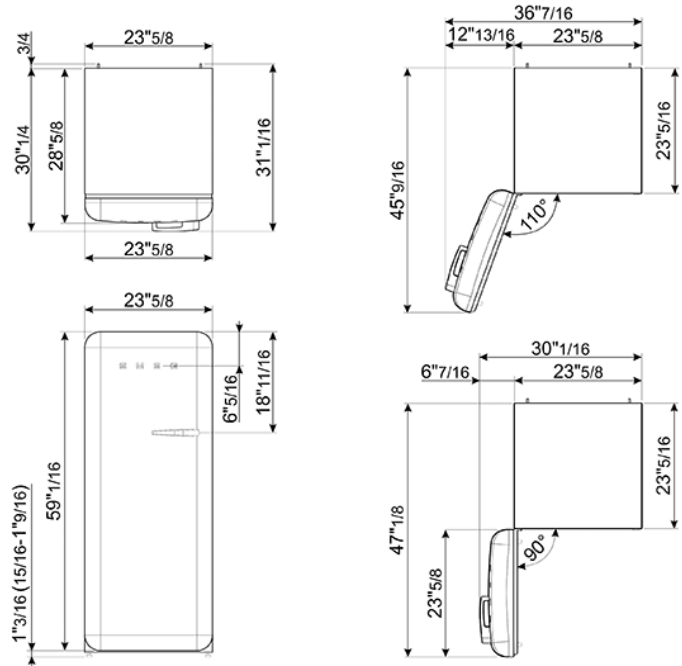

24" retro-style fridge, Pastel blue, Left-hand hinge  
 EAN13: 8017709271800

- **REFRIGERATOR** • Multi-flow cooling system • Fresh food capacity: 9 cu. ft. • Life plus zone 28 - 37°F • LED internal light • Automatic defrost • 3 adjustable glass shelves • Glass crisper cover • Fruit and vegetable drawer on telescopic guides • Inner door with 1 adjustable shelf and 1 bottle shelf with wire support • **FREEZER** • Frozen food capacity: 0.92 cu. ft. • Ice cube tray • **DOOR** • 1 bin with transparent cover • 1 bottle storage bin • 2 adjustable storage bins • **TECHNICAL FEATURES** • Energy consumption: 230 kWh/year • Voltage: 120 V • Frequency: 60 Hz • Noise level: 38 dB(A) • Dimensions (HxWxD): 60 1/4" x 23 5/8" x 30 1/4" (handle included) • Dimensions (with door opened to 90°) (HxWxD): 60 1/4" x 30 1/16" x 47 1/8" • Net weight: 156 lbs

## Versions

- FAB28URPB3 - Pastel blue, right hand hinge