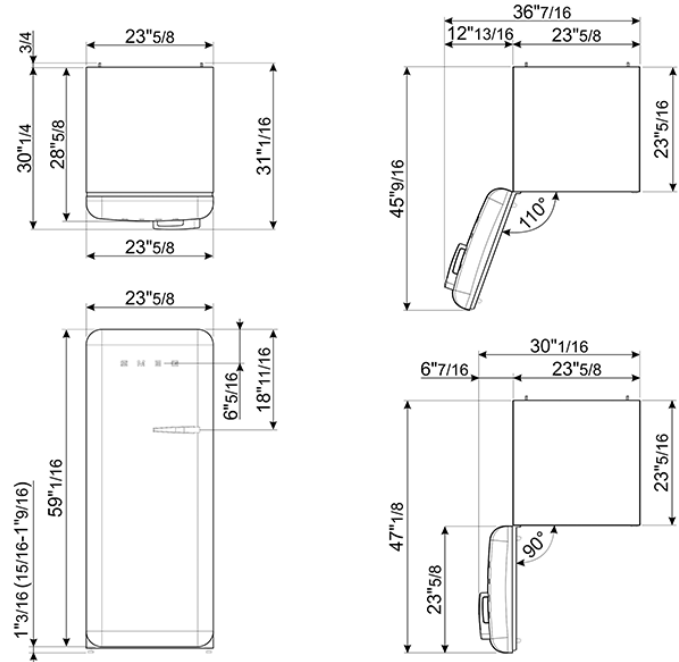

24" retro-style fridge, Pastel green, Left-hand hinge
 EAN13: 8017709271824

• **REFRIGERATOR** • Multi-flow cooling system • Fresh food capacity: 9 cu. ft. • Life plus zone 28 - 37°F • LED internal light • Automatic defrost • 3 adjustable glass shelves • Glass crisper cover • Fruit and vegetable drawer on telescopic guides • Inner door with 1 adjustable shelf and 1 bottle shelf with wire support • **FREEZER** • Frozen food capacity: 0.92 cu. ft. • Ice cube tray • **DOOR** • 1 bin with transparent cover • 1 bottle storage bin • 2 adjustable storage bins • **TECHNICAL FEATURES** • Energy consumption: 230 kWh/year • Voltage: 120 V • Frequency: 60 Hz • Noise level: 38 dB(A) • Dimensions (HxWxD): 60 1/4" x 23 5/8" x 30 1/4" (handle included) • Dimensions (with door opened to 90°) (HxWxD): 60 1/4" x 30 1/16" x 47 1/8" • Net weight: 156 lbs

Functions

Versions

- FAB28URPG3 - Pastel Green, Right-hand hinge