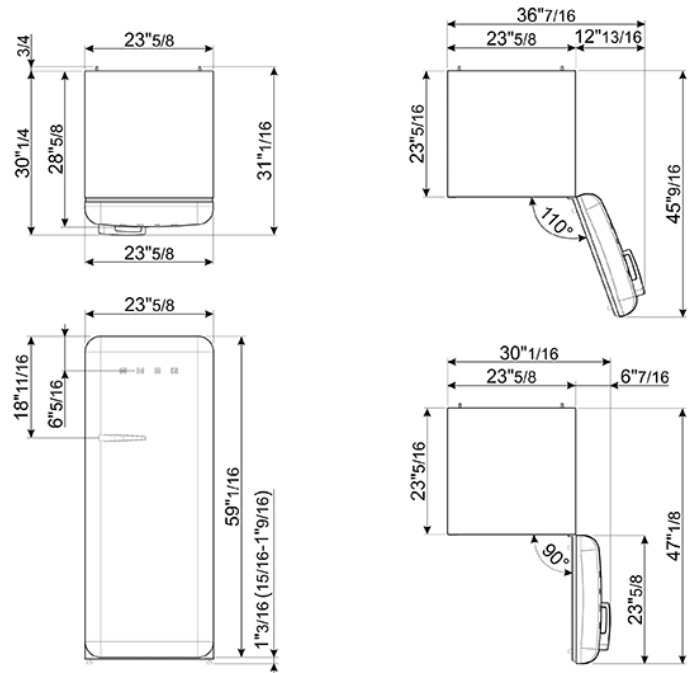

24" retro-style fridge, Pink, Right-hand hinge
EAN13: 8017709271848

• **REFRIGERATOR** • Multi-flow cooling system • Fresh food capacity: 9 cu. ft. • Life plus zone 28 - 37°F • LED internal light • Automatic defrost • 3 adjustable glass shelves • Glass crisper cover • Fruit and vegetable drawer on telescopic guides • Inner door with 1 adjustable shelf and 1 bottle shelf with wire support • **FREEZER** • Frozen food capacity: 0.92 cu. ft. • Ice cube tray • **DOOR** • 1 bin with transparent cover • 1 bottle storage bin • 2 adjustable storage bins • **TECHNICAL FEATURES** • Energy consumption: 230 kWh/year • Voltage: 120 V • Frequency: 60 Hz • Noise level: 38 dB(A) • Dimensions (HxWxD): 60 1/4" x 23 5/8" x 30 1/4" (handle included) • Dimensions (with door opened to 90°) (HxWxD): 60 1/4" x 30 1/16" x 47 1/8" • Net weight: 156 lbs