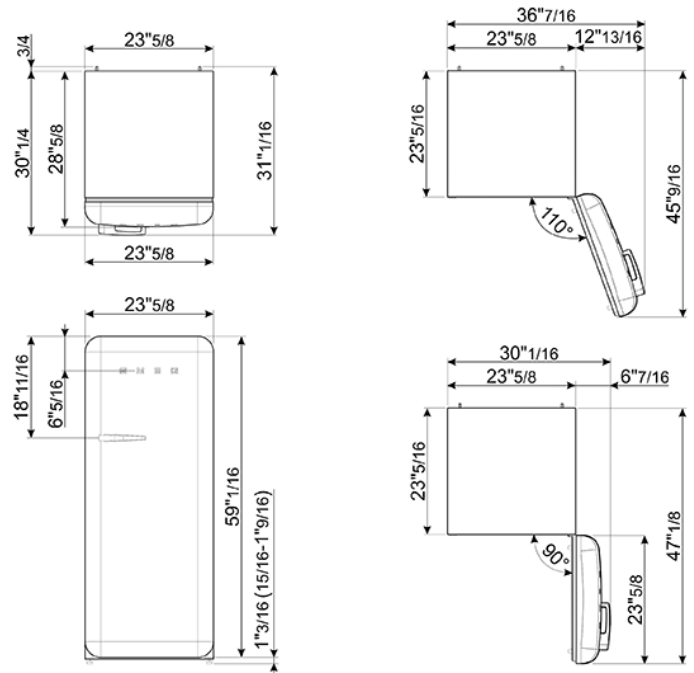

24" retro-style fridge, Red, Right-hand hinge
 EAN13: 8017709271862

• **REFRIGERATOR** • Multi-flow cooling system • Fresh food capacity: 9 cu. ft. • Life plus zone 28 - 37°F • LED internal light • Automatic defrost • 3 adjustable glass shelves • Glass crisper cover • Fruit and vegetable drawer on telescopic guides • Inner door with 1 adjustable shelf and 1 bottle shelf with wire support • **FREEZER** • Frozen food capacity: 0.92 cu. ft. • Ice cube tray • **DOOR** • 1 bin with transparent cover • 1 bottle storage bin • 2 adjustable storage bins • **TECHNICAL FEATURES** • Energy consumption: 230 kWh/year • Voltage: 120 V • Frequency: 60 Hz • Noise level: 38 dB(A) • Dimensions (HxWxD): 60 1/4" x 23 5/8" x 30 1/4" (handle included) • Dimensions (with door opened to 90°) (HxWxD): 60 1/4" x 30 1/16" x 47 1/8" • Net weight: 156 lbs

Functions

Versions

- FAB28ULRD3 - Red, left hand hinge