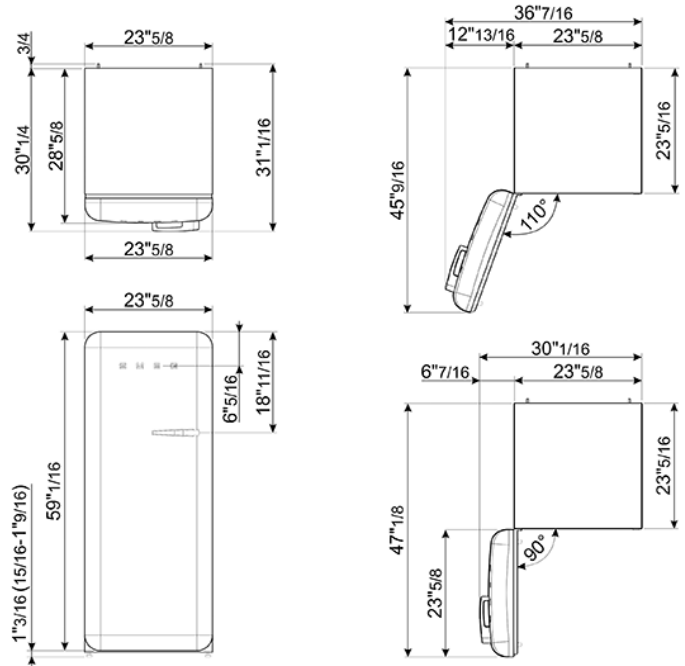

24" retro-style fridge, White, Left-hand hinge
 EAN13: 8017709271909

- **REFRIGERATOR** • Multi-flow cooling system • Fresh food capacity: 9 cu. ft. • Life plus zone 28 - 37°F • LED internal light • Automatic defrost • 3 adjustable glass shelves • Glass crisper cover • Fruit and vegetable drawer on telescopic guides • Inner door with 1 adjustable shelf and 1 bottle shelf with wire support • **FREEZER** • Frozen food capacity: 0.92 cu. ft. • Ice cube tray • **DOOR** • 1 bin with transparent cover • 1 bottle storage bin • 2 adjustable storage bins • **TECHNICAL FEATURES** • Energy consumption: 230 kWh/year • Voltage: 120 V • Frequency: 60 Hz • Noise level: 38 dB(A) • Dimensions (HxWxD): 60 1/4" x 23 5/8" x 30 1/4" (handle included) • Dimensions (with door opened to 90°) (HxWxD): 60 1/4" x 30 1/16" x 47 1/8" • Net weight: 156 lbs

Functions

Versions

- FAB28URWH3 - White, Right Hand Hinge