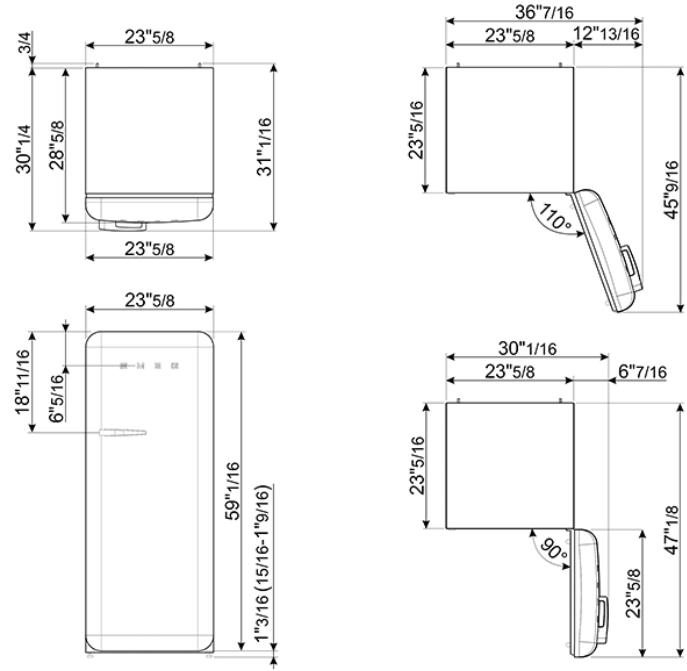

24" retro-style fridge, White, Right-hand hinge
 EAN13: 8017709271916

- **REFRIGERATOR** • Multi-flow cooling system • Fresh food capacity: 9 cu. ft. • Life plus zone 28 - 37°F • LED internal light • Automatic defrost • 3 adjustable glass shelves • Glass crisper cover • Fruit and vegetable drawer on telescopic guides • Inner door with 1 adjustable shelf and 1 bottle shelf with wire support • **FREEZER** • Frozen food capacity: 0.92 cu. ft. • Ice cube tray • **DOOR** • 1 bin with transparent cover • 1 bottle storage bin • 2 adjustable storage bins • **TECHNICAL FEATURES** • Energy consumption: 230 kWh/year • Voltage: 120 V • Frequency: 60 Hz • Noise level: 38 dB(A) • Dimensions (HxWxD): 60 1/4" x 23 5/8" x 30 1/4" (handle included) • Dimensions (with door opened to 90°) (HxWxD): 60 1/4" x 30 1/16" x 47 1/8" • Net weight: 156 lbs

Functions

Versions

- FAB28ULWH3 - White, Left Hand Hinge