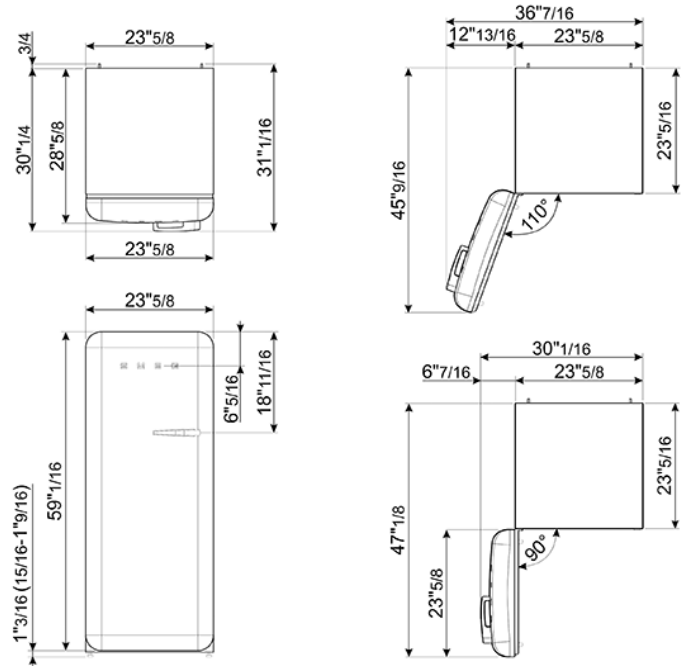

24" retro-style fridge, Yellow, Left-hand hinge
 EAN13: 8017709271923

- **REFRIGERATOR** • Multi-flow cooling system • Fresh food capacity: 9 cu. ft. • Life plus zone 28 - 37°F • LED internal light • Automatic defrost • 3 adjustable glass shelves • Glass crisper cover • Fruit and vegetable drawer on telescopic guides • Inner door with 1 adjustable shelf and 1 bottle shelf with wire support • **FREEZER** • Frozen food capacity: 0.92 cu. ft. • Ice cube tray • **DOOR** • 1 bin with transparent cover • 1 bottle storage bin • 2 adjustable storage bins • **TECHNICAL FEATURES** • Energy consumption: 230 kWh/year • Voltage: 120 V • Frequency: 60 Hz • Noise level: 38 dB(A) • Dimensions (HxWxD): 60 1/4" x 23 5/8" x 30 1/4" (handle included) • Dimensions (with door opened to 90°) (HxWxD): 60 1/4" x 30 1/16" x 47 1/8" • Net weight: 156 lbs

Functions

Versions

- FAB28URYW3 - Yellow, right hand hinge