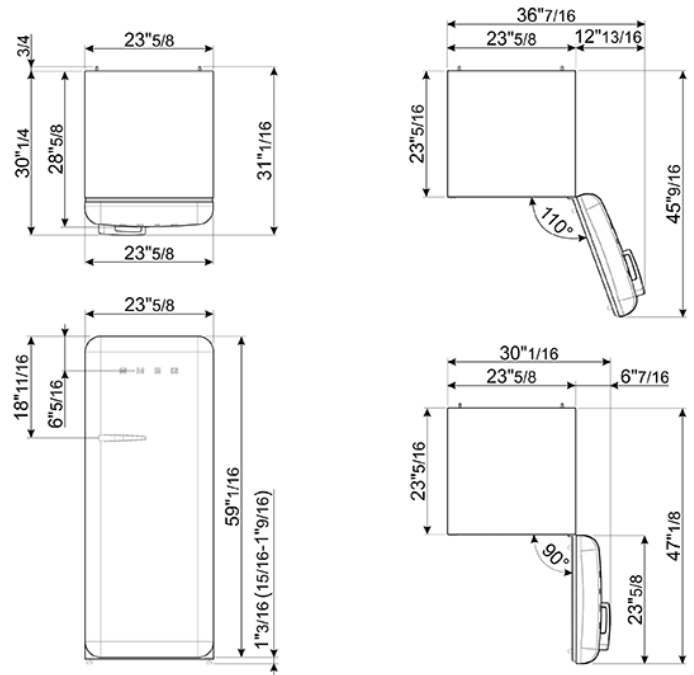

24" retro-style fridge, Yellow, Right-hand hinge
 EAN13: 8017709271930

• **REFRIGERATOR** • Multi-flow cooling system • Fresh food capacity: 9 cu. ft. • Life plus zone 28 - 37°F • LED internal light • Automatic defrost • 3 adjustable glass shelves • Glass crisper cover • Fruit and vegetable drawer on telescopic guides • Inner door with 1 adjustable shelf and 1 bottle shelf with wire support • **FREEZER** • Frozen food capacity: 0.92 cu. ft. • Ice cube tray • **DOOR** • 1 bin with transparent cover • 1 bottle storage bin • 2 adjustable storage bins • **TECHNICAL FEATURES** • Energy consumption: 230 kWh/year • Voltage: 120 V • Frequency: 60 Hz • Noise level: 38 dB(A) • Dimensions (HxWxD): 60 1/4" x 23 5/8" x 30 1/4" (handle included) • Dimensions (with door opened to 90°) (HxWxD): 60 1/4" x 30 1/16" x 47 1/8" • Net weight: 156 lbs

Functions

Versions

- FAB28ULYW3 - Yellow, left hand hinge