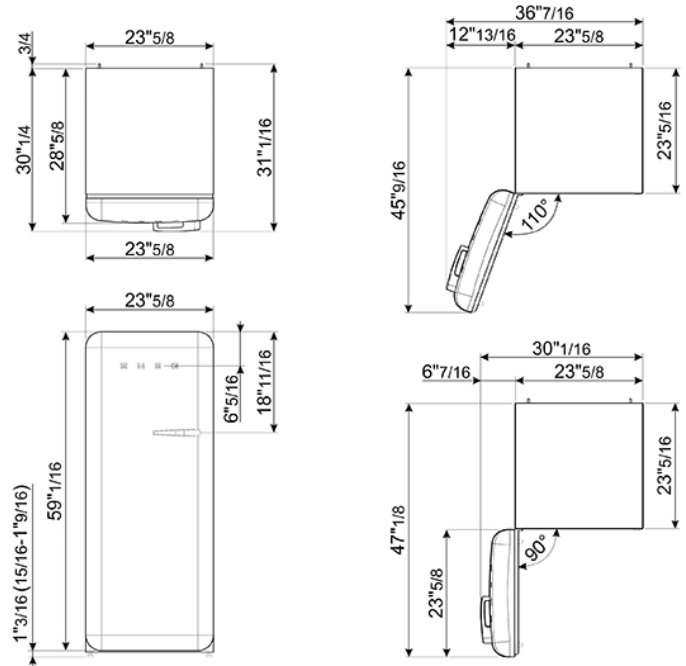

24" retro-style fridge, Black, Left-hand hinge
 EAN13: 8017709271725

- **REFRIGERATOR** • Multi-flow cooling system • Fresh food capacity: 9 cu. ft. • Life plus zone 28 - 37°F • LED internal light • Automatic defrost • 3 adjustable glass shelves • Glass crisper cover • Fruit and vegetable drawer on telescopic guides • Inner door with 1 adjustable shelf and 1 bottle shelf with wire support • **FREEZER** • Frozen food capacity: 0.92 cu. ft. • Ice cube tray • **DOOR** • 1 bin with transparent cover • 1 bottle storage bin • 2 adjustable storage bins • **TECHNICAL FEATURES** • Energy consumption: 230 kWh/year • Voltage: 120 V • Frequency: 60 Hz • Noise level: 38 dB(A) • Dimensions (HxWxD): 60 1/4" x 23 5/8" x 30 1/4" (handle included) • Dimensions (with door opened to 90°) (HxWxD): 60 1/4" x 30 1/16" x 47 1/8" • Net weight: 156 lbs

Functions

Versions

- FAB28URBL3 - Black, right hand hinge