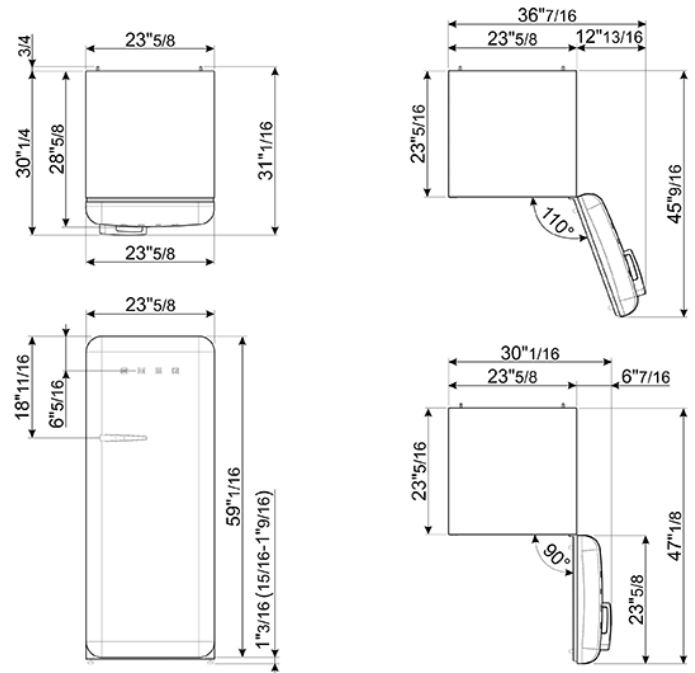

24" retro-style fridge, Black, Right-hand hinge  
EAN13: 8017709271732

• **REFRIGERATOR** • Multi-flow cooling system • Fresh food capacity: 9 cu. ft. • Life plus zone 28 - 37°F • LED internal light • Automatic defrost • 3 adjustable glass shelves • Glass crisper cover • Fruit and vegetable drawer on telescopic guides • Inner door with 1 adjustable shelf and 1 bottle shelf with wire support • **FREEZER** • Frozen food capacity: 0.92 cu. ft. • Ice cube tray • **DOOR** • 1 bin with transparent cover • 1 bottle storage bin • 2 adjustable storage bins • **TECHNICAL FEATURES** • Energy consumption: 230 kWh/year • Voltage: 120 V • Frequency: 60 Hz • Noise level: 38 dB(A) • Dimensions (HxWxD): 60 1/4" x 23 5/8" x 30 1/4" (handle included) • Dimensions (with door opened to 90°) (HxWxD): 60 1/4" x 30 1/16" x 47 1/8" • Net weight: 156 lbs

## Functions

## Versions

- FAB28ULBL3 - Black, left hand hinge