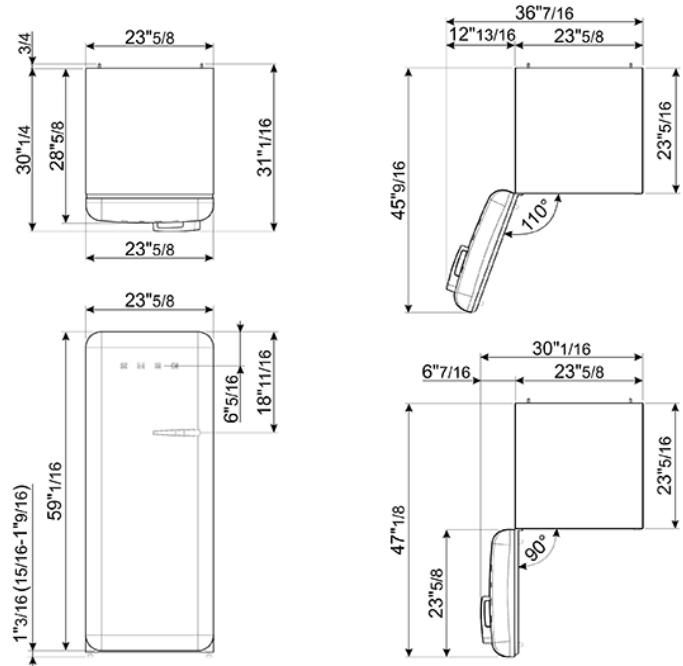

24" retro-style fridge, Cream, Left-hand hinge
 EAN13: 8017709271749

- **REFRIGERATOR** • Multi-flow cooling system • Fresh food capacity: 9 cu. ft. • Life plus zone 28 - 37°F • LED internal light • Automatic defrost • 3 adjustable glass shelves • Glass crisper cover • Fruit and vegetable drawer on telescopic guides • Inner door with 1 adjustable shelf and 1 bottle shelf with wire support • **FREEZER** • Frozen food capacity: 0.92 cu. ft. • Ice cube tray • **DOOR** • 1 bin with transparent cover • 1 bottle storage bin • 2 adjustable storage bins • **TECHNICAL FEATURES** • Energy consumption: 230 kWh/year • Voltage: 120 V • Frequency: 60 Hz • Noise level: 38 dB(A) • Dimensions (HxWxD): 60 1/4" x 23 5/8" x 30 1/4" (handle included) • Dimensions (with door opened to 90°) (HxWxD): 60 1/4" x 30 1/16" x 47 1/8" • Net weight: 156 lbs

Functions

Versions

- FAB28URCR3 - Cream, right hand hinge