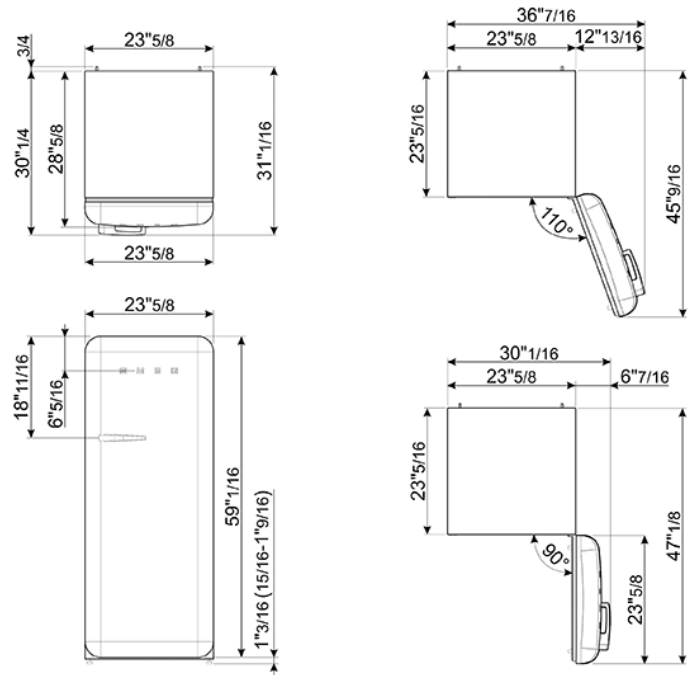

24" retro-style fridge, Cream, Right-hand hinge
 EAN13: 8017709271756

• **REFRIGERATOR** • Multi-flow cooling system • Fresh food capacity: 9 cu. ft. • Life plus zone 28 - 37°F • LED internal light • Automatic defrost • 3 adjustable glass shelves • Glass crisper cover • Fruit and vegetable drawer on telescopic guides • Inner door with 1 adjustable shelf and 1 bottle shelf with wire support • **FREEZER** • Frozen food capacity: 0.92 cu. ft. • Ice cube tray • **DOOR** • 1 bin with transparent cover • 1 bottle storage bin • 2 adjustable storage bins • **TECHNICAL FEATURES** • Energy consumption: 230 kWh/year • Voltage: 120 V • Frequency: 60 Hz • Noise level: 38 dB(A) • Dimensions (HxWxD): 60 1/4" x 23 5/8" x 30 1/4" (handle included) • Dimensions (with door opened to 90°) (HxWxD): 60 1/4" x 30 1/16" x 47 1/8" • Net weight: 156 lbs

Functions

Versions

- FAB28ULCR3 - Cream, left hand hinge