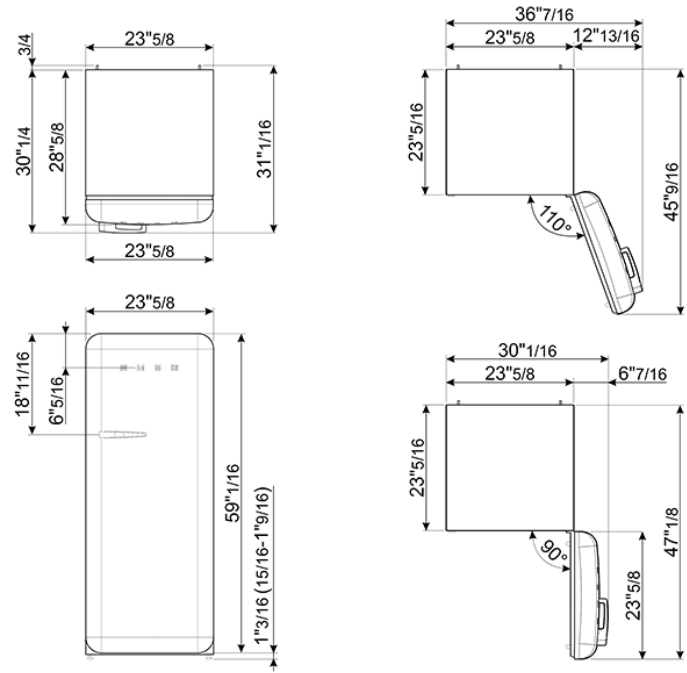

24" retro-style fridge, Lime green, Right-hand hinge  
 EAN13: 8017709271770

- **REFRIGERATOR** • Multi-flow cooling system • Fresh food capacity: 9 cu. ft. • Life plus zone 28 - 37°F • LED internal light • Automatic defrost • 3 adjustable glass shelves • Glass crisper cover • Fruit and vegetable drawer on telescopic guides • Inner door with 1 adjustable shelf and 1 bottle shelf with wire support • **FREEZER** • Frozen food capacity: 0.92 cu. ft. • Ice cube tray • **DOOR** • 1 bin with transparent cover • 1 bottle storage bin • 2 adjustable storage bins • **TECHNICAL FEATURES** • Energy consumption: 230 kWh/year • Voltage: 120 V • Frequency: 60 Hz • Noise level: 38 dB(A) • Dimensions (HxWxD): 60 1/4" x 23 5/8" x 30 1/4" (handle included) • Dimensions (with door opened to 90°) (HxWxD): 60 1/4" x 30 1/16" x 47 1/8" • Net weight: 156 lbs

## Functions