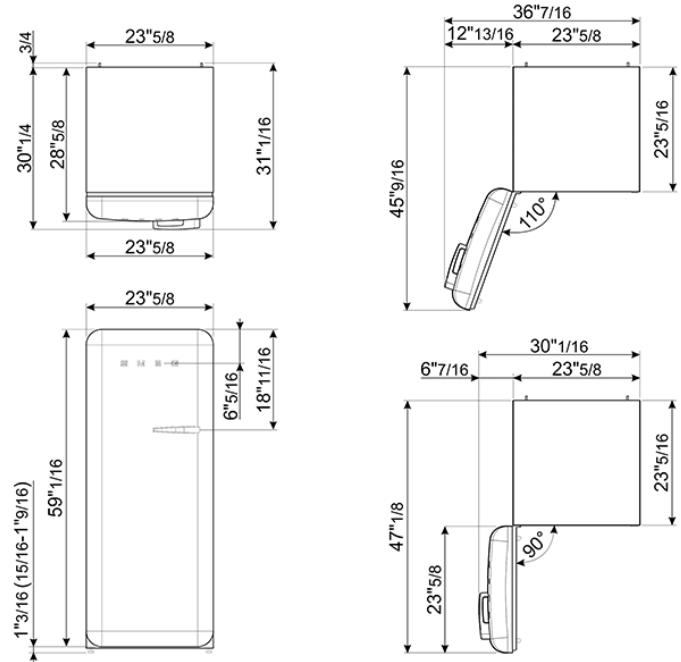

24" retro-style fridge, Orange, Left-hand hinge  
 EAN13: 8017709271787

• **REFRIGERATOR** • Multi-flow cooling system • Fresh food capacity: 9 cu. ft. • Life plus zone 28 - 37°F • LED internal light • Automatic defrost • 3 adjustable glass shelves • Glass crisper cover • Fruit and vegetable drawer on telescopic guides • Inner door with 1 adjustable shelf and 1 bottle shelf with wire support • **FREEZER** • Frozen food capacity: 0.92 cu. ft. • Ice cube tray • **DOOR** • 1 bin with transparent cover • 1 bottle storage bin • 2 adjustable storage bins • **TECHNICAL FEATURES** • Energy consumption: 230 kWh/year • Voltage: 120 V • Frequency: 60 Hz • Noise level: 38 dB(A) • Dimensions (HxWxD): 60 1/4" x 23 5/8" x 30 1/4" (handle included) • Dimensions (with door opened to 90°) (HxWxD): 60 1/4" x 30 1/16" x 47 1/8" • Net weight: 156 lbs