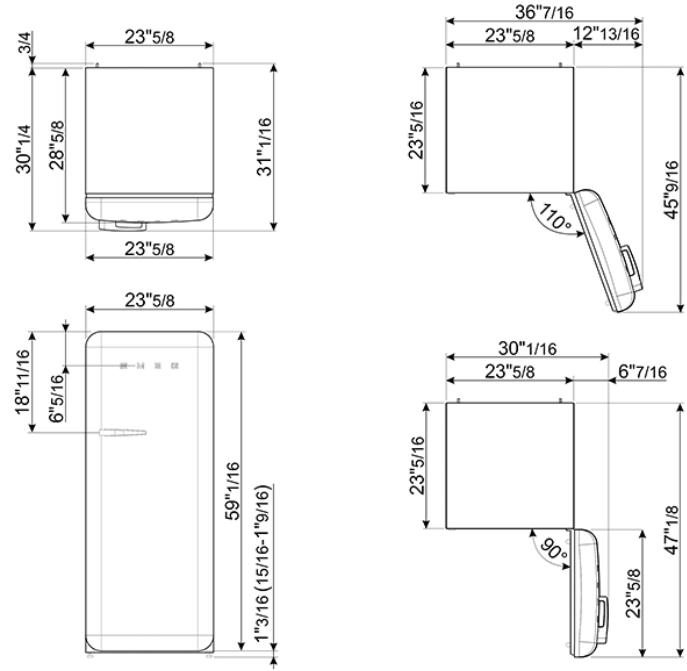

24" retro-style fridge, Orange, Right-hand hinge
 EAN13: 8017709271794

- **REFRIGERATOR** • Multi-flow cooling system • Fresh food capacity: 9 cu. ft. • Life plus zone 28 - 37°F • LED internal light • Automatic defrost • 3 adjustable glass shelves • Glass crisper cover • Fruit and vegetable drawer on telescopic guides • Inner door with 1 adjustable shelf and 1 bottle shelf with wire support • **FREEZER** • Frozen food capacity: 0.92 cu. ft. • Ice cube tray • **DOOR** • 1 bin with transparent cover • 1 bottle storage bin • 2 adjustable storage bins • **TECHNICAL FEATURES** • Energy consumption: 230 kWh/year • Voltage: 120 V • Frequency: 60 Hz • Noise level: 38 dB(A) • Dimensions (HxWxD): 60 1/4" x 23 5/8" x 30 1/4" (handle included) • Dimensions (with door opened to 90°) (HxWxD): 60 1/4" x 30 1/16" x 47 1/8" • Net weight: 156 lbs

Functions

Versions

- FAB28ULOR3 - Orange, Left-hand hinge