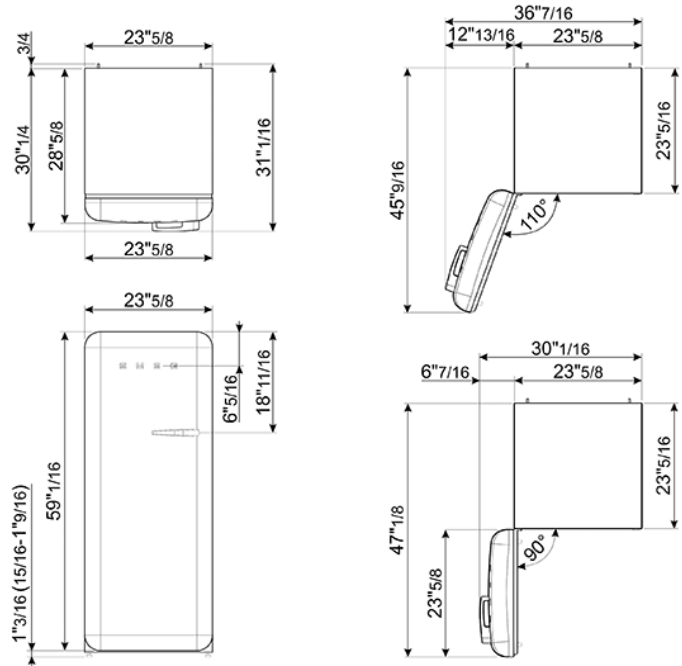

24" retro-style fridge, Blue, Left-hand hinge
 EAN13: 8017709271701

- **REFRIGERATOR** • Multi-flow cooling system • Fresh food capacity: 9 cu. ft. • Life plus zone 28 - 37°F • LED internal light • Automatic defrost • 3 adjustable glass shelves • Glass crisper cover • Fruit and vegetable drawer on telescopic guides • Inner door with 1 adjustable shelf and 1 bottle shelf with wire support • **FREEZER** • Frozen food capacity: 0.92 cu. ft. • Ice cube tray • **DOOR** • 1 bin with transparent cover • 1 bottle storage bin • 2 adjustable storage bins • **TECHNICAL FEATURES** • Energy consumption: 230 kWh/year • Voltage: 120 V • Frequency: 60 Hz • Noise level: 38 dB(A) • Dimensions (HxWxD): 60 1/4" x 23 5/8" x 30 1/4" (handle included) • Dimensions (with door opened to 90°) (HxWxD): 60 1/4" x 30 1/16" x 47 1/8" • Net weight: 156 lbs

Functions

Versions

- FAB28URBE3 - Blue, right hand hinge