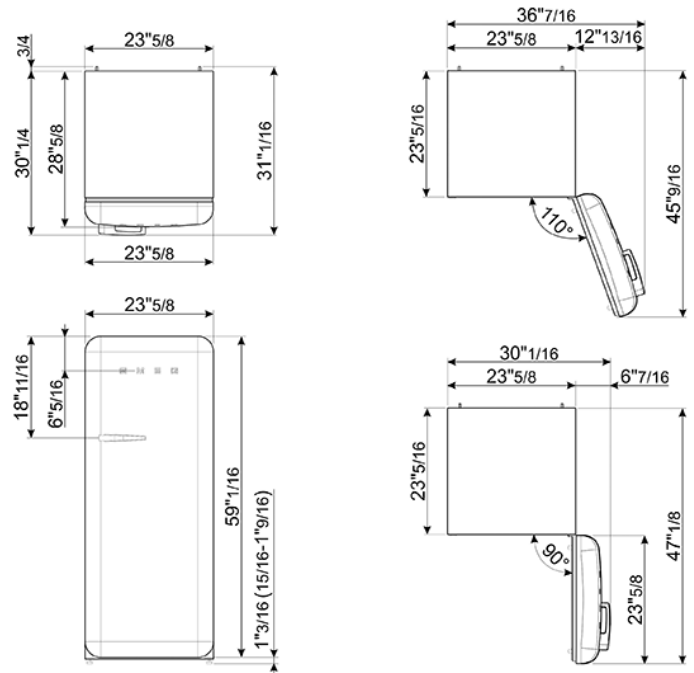

24" retro-style fridge, Blue, Right-hand hinge
 EAN13: 8017709271718

• **REFRIGERATOR** • Multi-flow cooling system • Fresh food capacity: 9 cu. ft. • Life plus zone 28 - 37°F • LED internal light • Automatic defrost • 3 adjustable glass shelves • Glass crisper cover • Fruit and vegetable drawer on telescopic guides • Inner door with 1 adjustable shelf and 1 bottle shelf with wire support • **FREEZER** • Frozen food capacity: 0.92 cu. ft. • Ice cube tray • **DOOR** • 1 bin with transparent cover • 1 bottle storage bin • 2 adjustable storage bins • **TECHNICAL FEATURES** • Energy consumption: 230 kWh/year • Voltage: 120 V • Frequency: 60 Hz • Noise level: 38 dB(A) • Dimensions (HxWxD): 60 1/4" x 23 5/8" x 30 1/4" (handle included) • Dimensions (with door opened to 90°) (HxWxD): 60 1/4" x 30 1/16" x 47 1/8" • Net weight: 156 lbs

Functions

Versions

- FAB28ULBE3 - Blue, left hand hinge