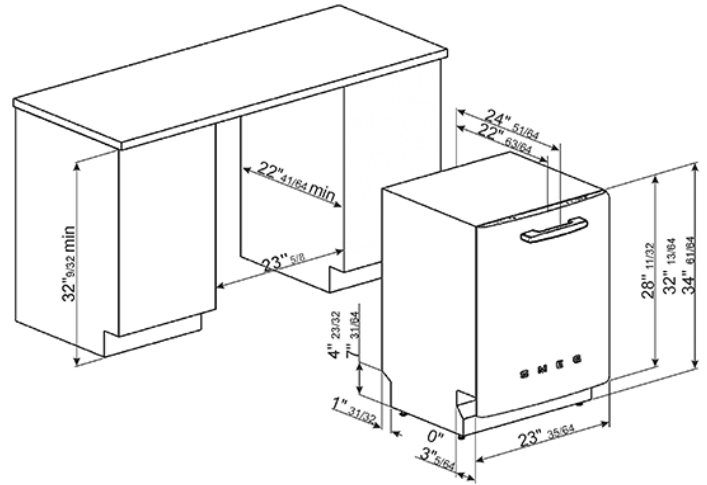

Approx 24" Pre-finished Under-Counter Dishwasher with 50'S Style Retro handle, Black
EAN13: 8017709262655

- Euro-size tub • Hidden stainless steel electronic control panel • Self-balancing door • 9 wash cycles including crystal, Economy cycle and speed (27min) • Sanitation • Condenser drying • Stainless steel tub and filter • Concealed heating element • Half-load • Delay timer (up to 9 hours) • 5 temperatures: 100°F, 113°F, 122°F, 149°F, 158°F • **Orbital Wash System** • Complete Water Leak Protection System • **13 place setting** • **Third upper basket for cutlery, featuring FlexiDuo** • Enameled steel baskets • Adjustable upper basket to accommodate plates up to 13 3/4" in diameter • 2 cutlery baskets • **Third upper basket for cutlery: FlexiDuo** • With third cutlery basket • 4 flip-down spike rails on lower basket • 2 glass support racks in upper basket • Lower basket with double foldable rack • Noise level: 43dB (A) • Energy Star-rated • Height leveling legs • Voltage rating: 120V 60Hz • Nominal power: 1,800 W 13 Amps • Water usage: normal/short cycle: • 3.54/1.72 gal

Functions

Options

- KIT6FIL - 2" decorative fill strip.

Versions

- STFABUPB-1 - Pastel blue • STFABURD-1 - Red • STFABUWH - White • STFABUCR-1 - Cream