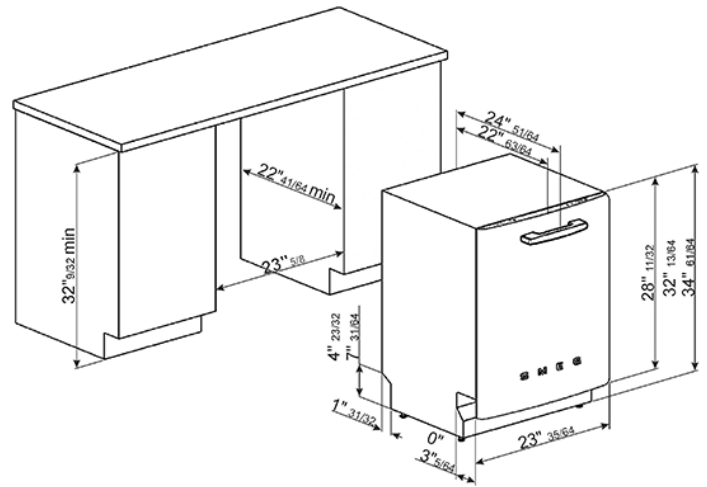

Approx 24" Pre-finished Under-Counter Dishwasher with 50'S Style Retro handle, Cream
 EAN13: 8017709262662

• Euro-size tub • Hidden stainless steel electronic control panel • Self-balancing door • 10 washing cycles including crystal, economy cycle and speed (27min) • Sanitation • Condenser drying • Stainless steel tub and filter • Concealed heating element • Half-load • Delay timer (up to 9 hours) • 5 temperatures: 100°F, 113°F, 122°F, 149°F, 158°F • **Orbital Wash System** • Complete Water Leak Protection System • **13 place setting** • Enameled steel baskets • Adjustable upper basket to accommodate plates up to 13 3/4" in diameter • 2 cutlery baskets • With third cutlery basket • **Third upper basket for cutlery: FlexiDuo** • 4 flip-down spike rails on lower basket • 2 glass support racks in upper basket • Lower basket with double foldable rack • Noise level: 43dB (A) • Energy Star-rated • Height leveling legs • Voltage rating: 115V - 60Hz • Nominal power: 13Amps - 1,800W • Voltage 110-120V: Frequency 60Hz. • Water usage: normal/short cycle: 3.54/1.72 gal.

Functions

Options

- KIT6FIL - 2" decorative fill strip.

Versions

- STFABUBL-1 - Black • STFABUPB-1 - Pastel blue • STFABURD-1 - Red • STFABUWH - White