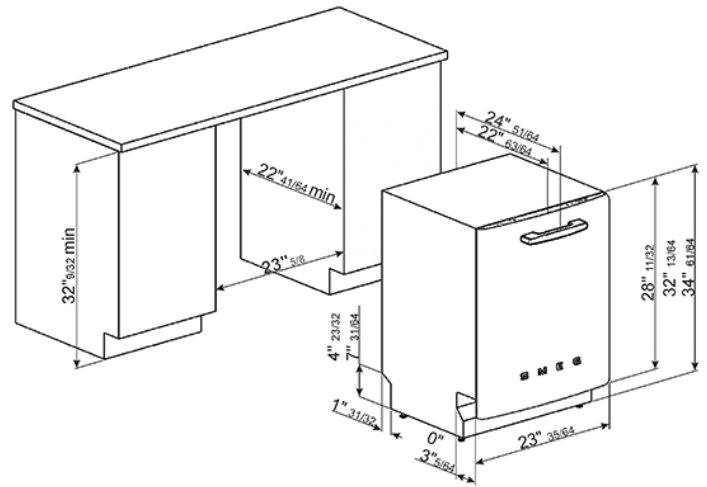

Approx 24" Pre-finished Under-Counter Dishwasher with 50'S Style Retro handle, Pastel blue
 EAN13: 8017709262679

- Euro-size tub • Hidden stainless steel electronic control panel • Self-balancing door • 9 wash cycles including crystal, Economy cycle and speed (27min) • Sanitation • Condenser drying • Stainless steel tub and filter • Concealed heating element • Half-load • Delay timer (up to 9 hours) • 5 temperatures: 100°F, 113°F, 122°F, 149°F, 158°F • **Orbital Wash System** • Complete Water Leak Protection System • **13 place setting** • **Third upper basket for cutlery, featuring FlexiDuo** • Enameled steel baskets • Adjustable upper basket to accommodate plates up to 13 3/4" in diameter • 2 cutlery baskets • **Third upper basket for cutlery: FlexiDuo** • With third cutlery basket • 4 flip-down spike rails on lower basket • 2 glass support racks in upper basket • Lower basket with double foldable rack • Noise level: 43dB (A) • Energy Star-rated • Height leveling legs • Voltage rating: 120V 60Hz • Nominal power: 1,800 W 13 Amps • Water usage: normal/short cycle: • 3.54/1.72 gal

Functions

Options

- KIT6FIL - 2" decorative fill strip.

Versions

- STFABUBL-1 - Black • STFABURD-1 - Red • STFABUWH - White • STFABUCR-1 - Cream